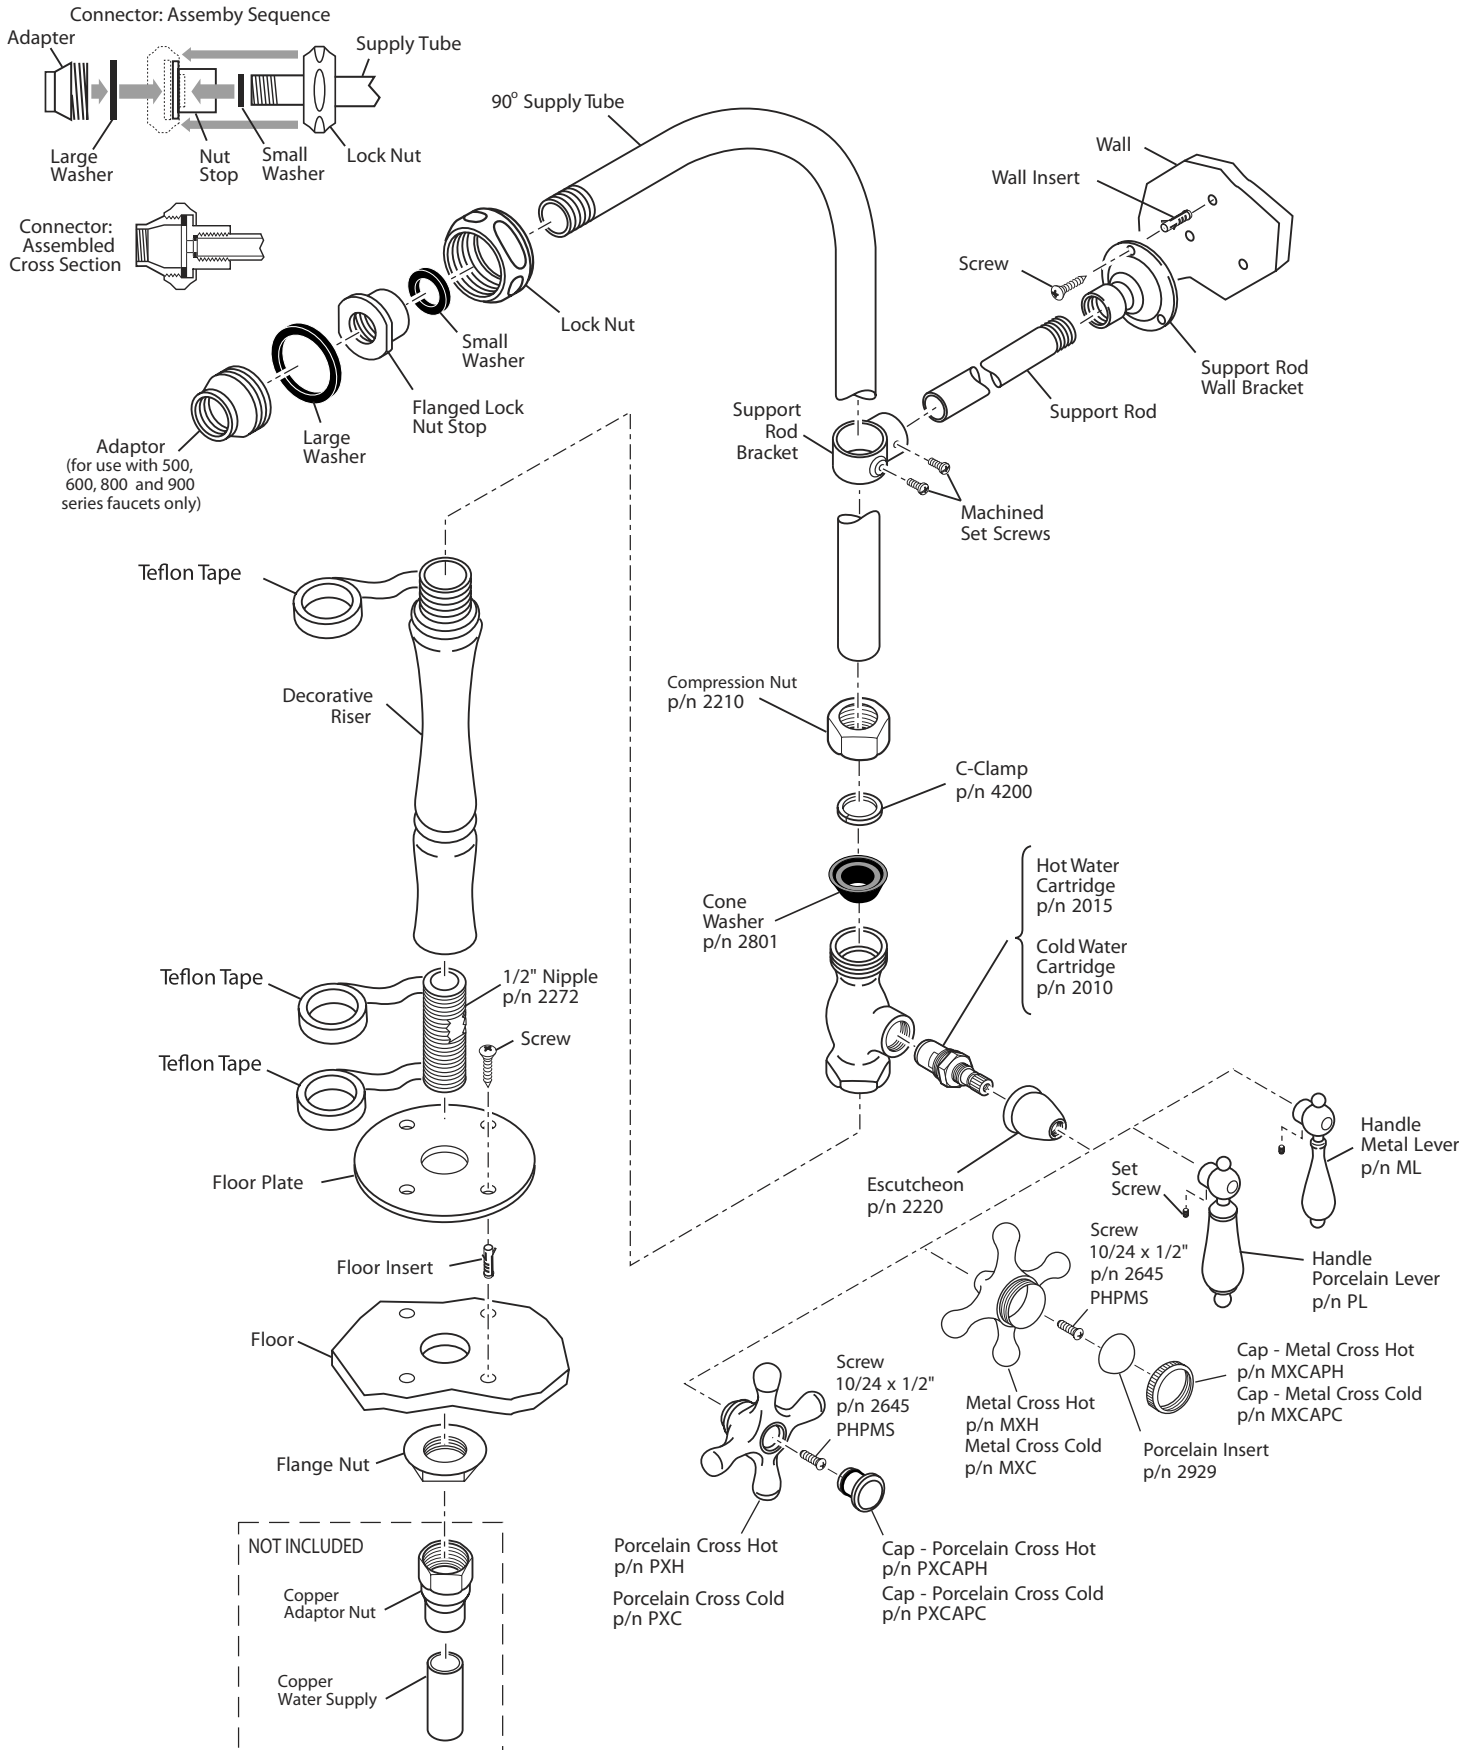

Call The Bath Spot.com at (800) 422-2284 for assembly assistance.

Assembly diagram based on manufacturer's specifications. Specifications may change at any time according to the manufacturer's discretion.