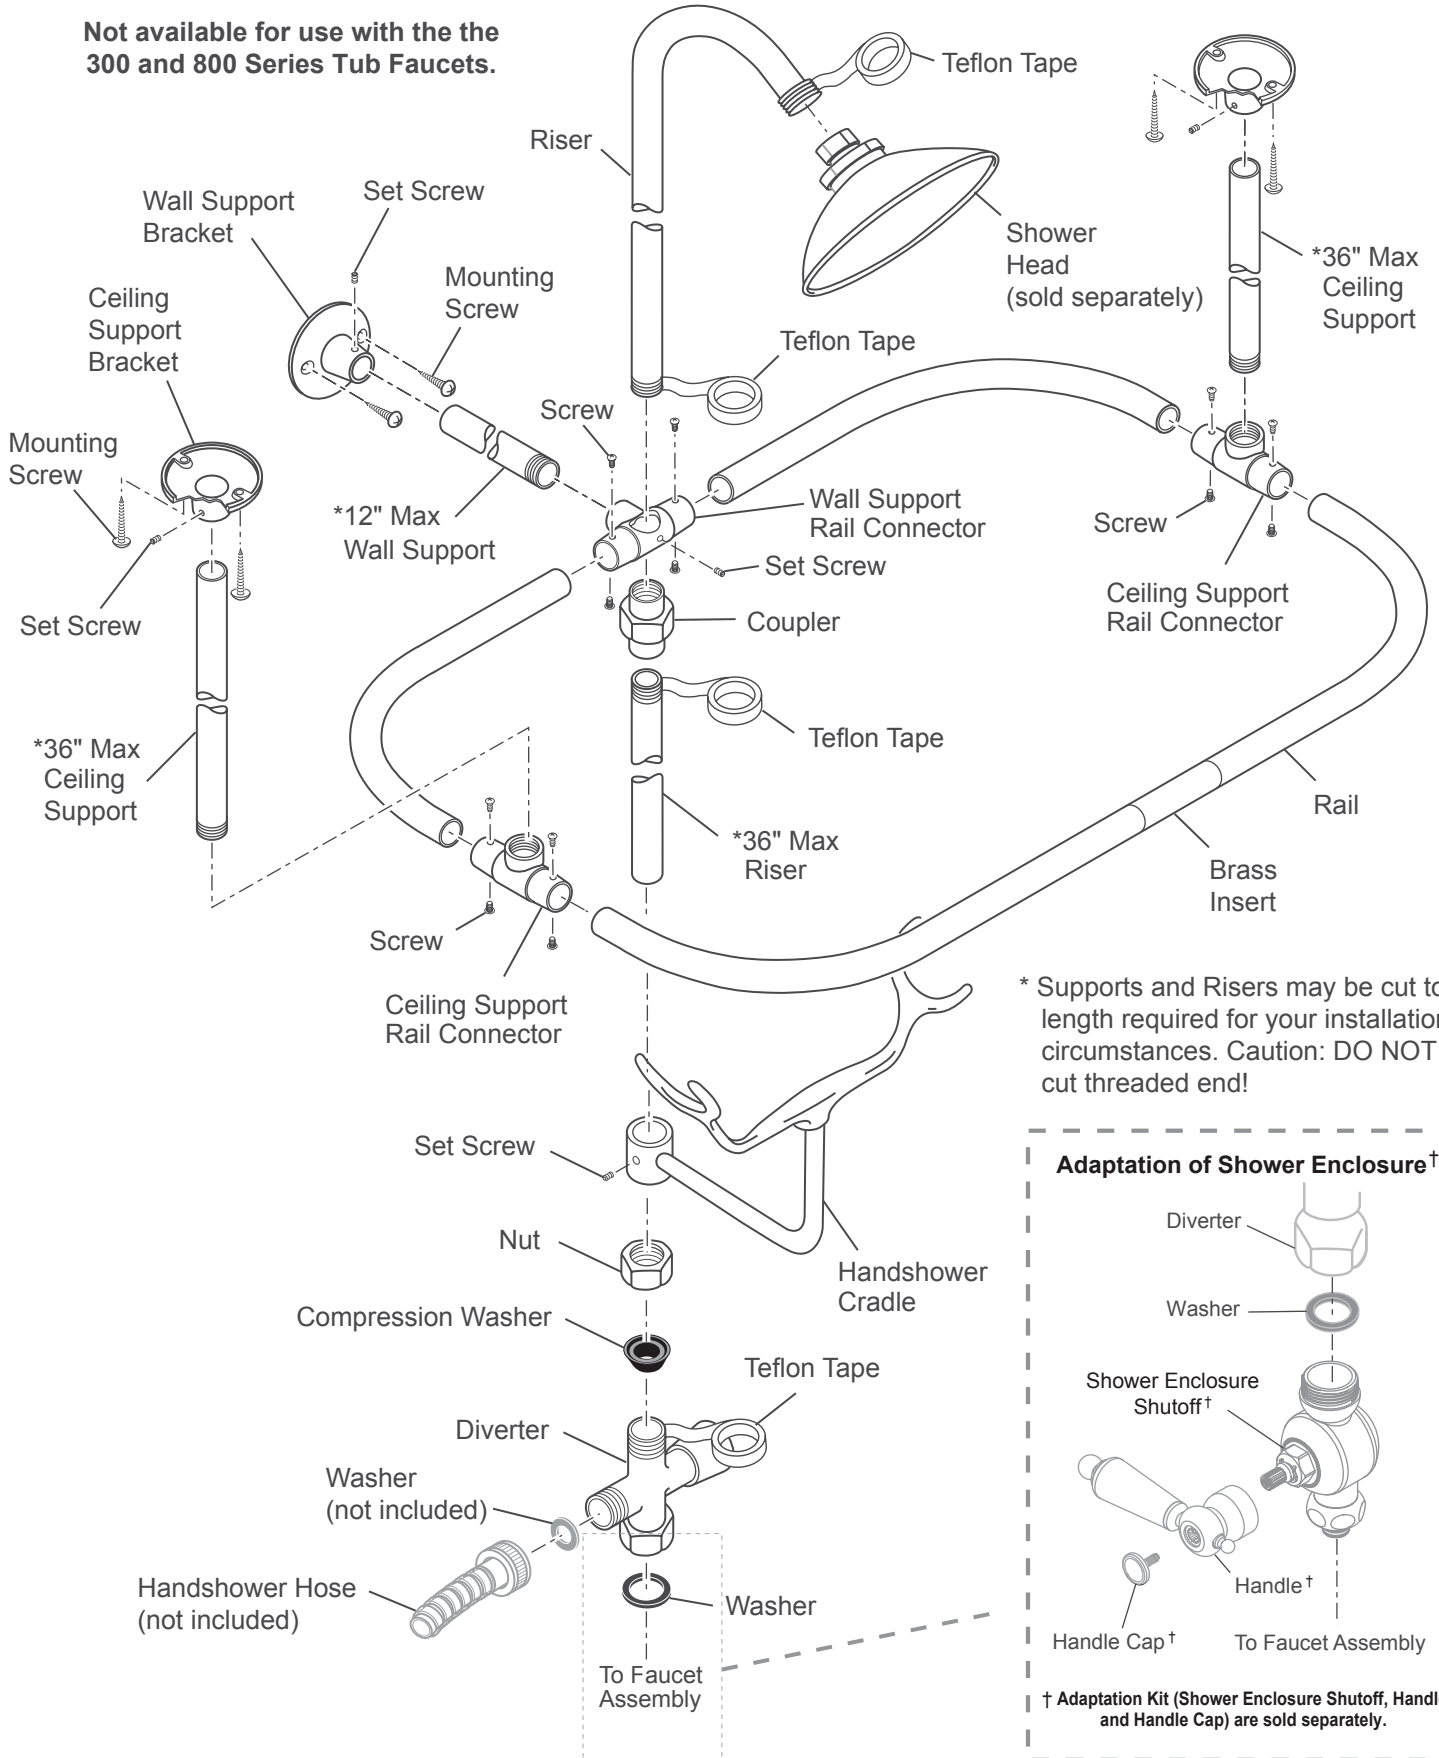

Not available for use with the the 300 and 800 Series Tub Faucets.

Call The Bath Spot.com at (800) 422-2284 for assembly assistance.

Assembly diagram based on manufacturer's specifications. Specifications may change at any time according to the manufacturer's discretion.