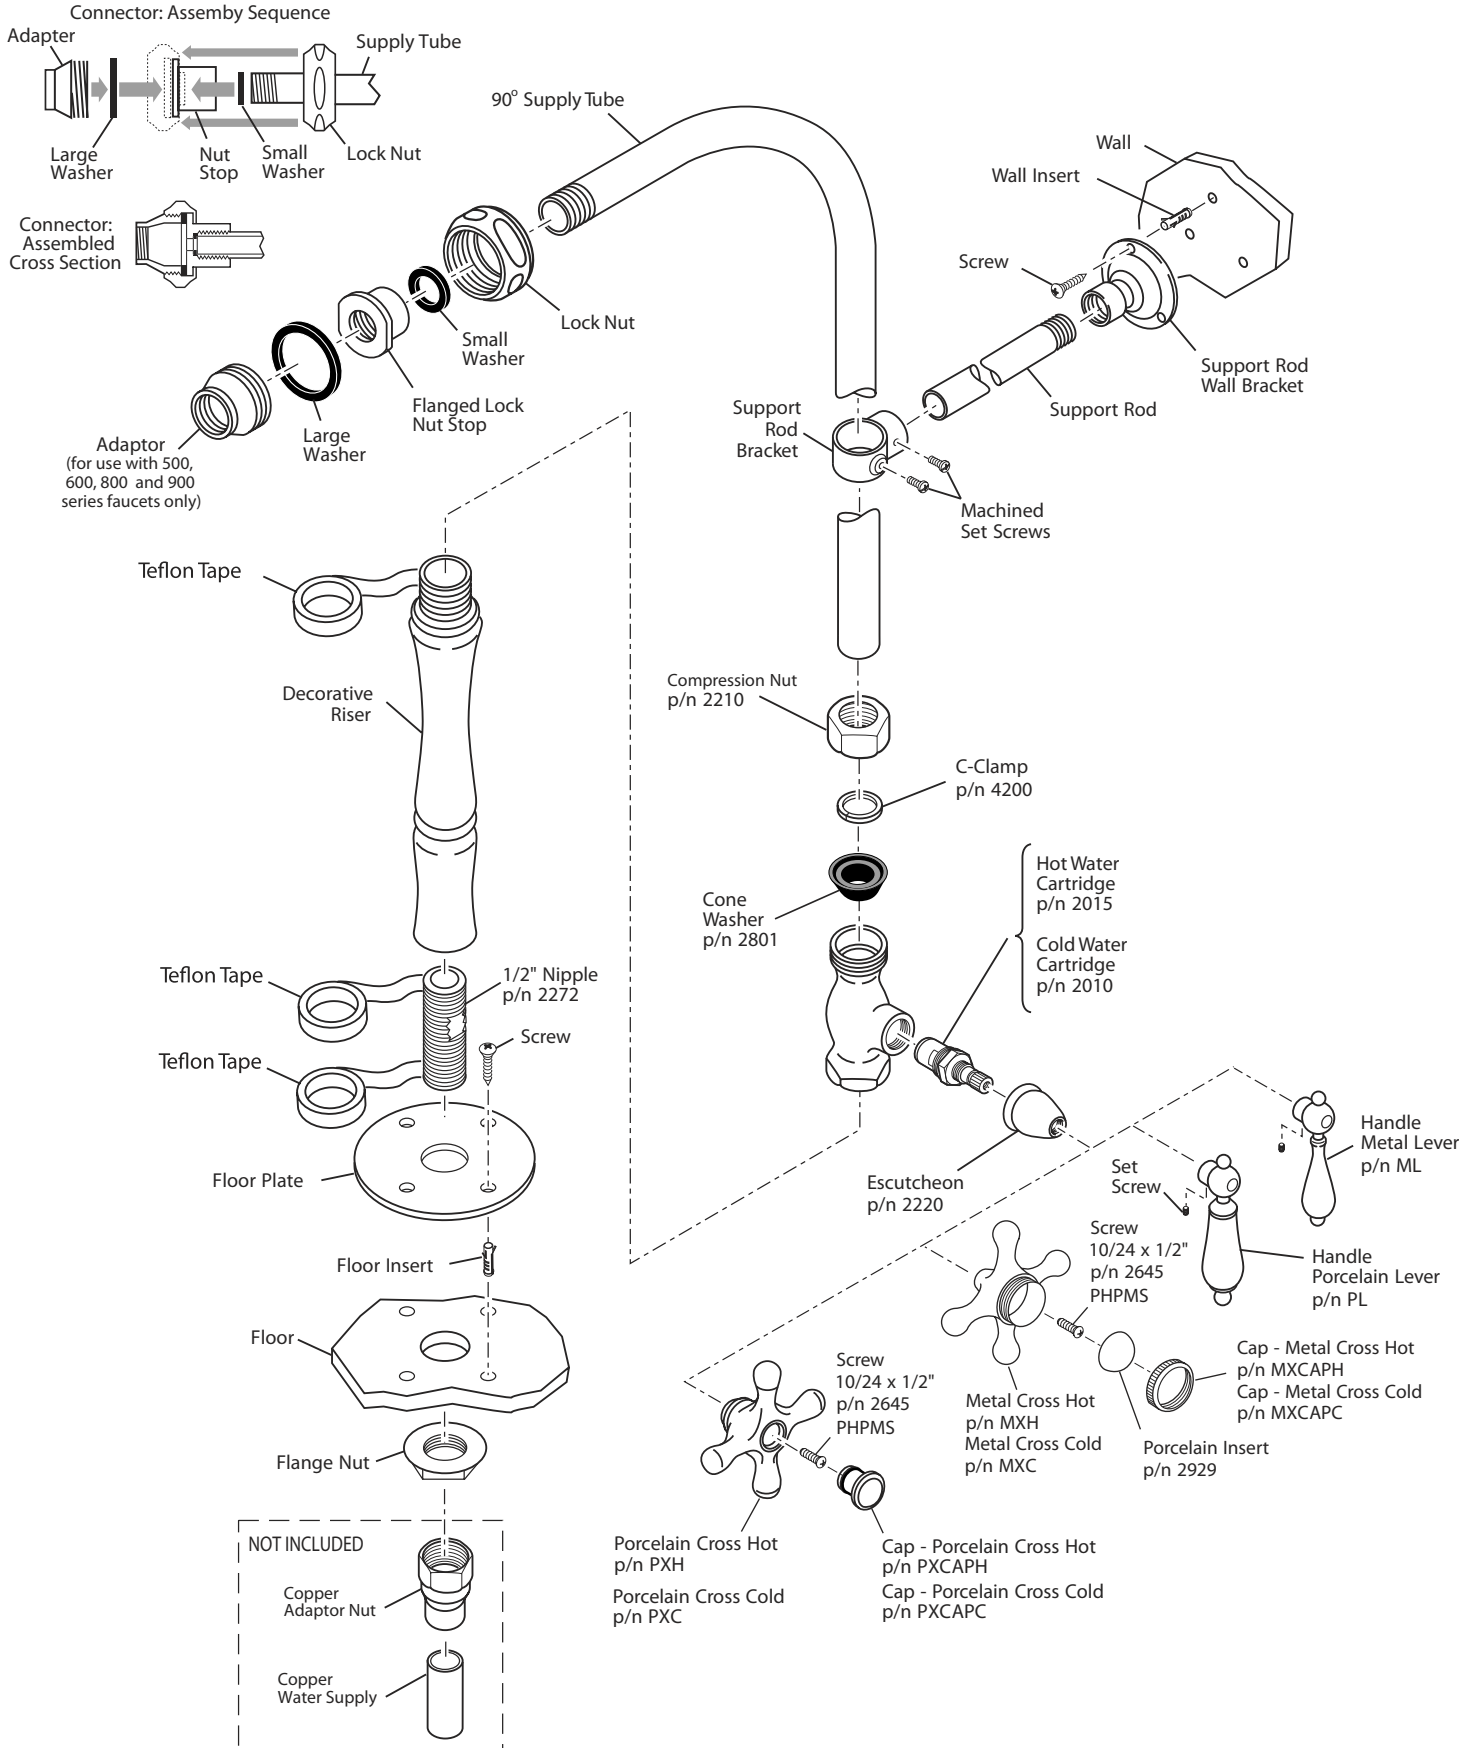

Call The Bath Spot.com at (800) 422-2284 for assembly assistance.

Assembly diagram based on manufacturer's specifications. Specifications may change at any time according to the manufacturer's discretion.