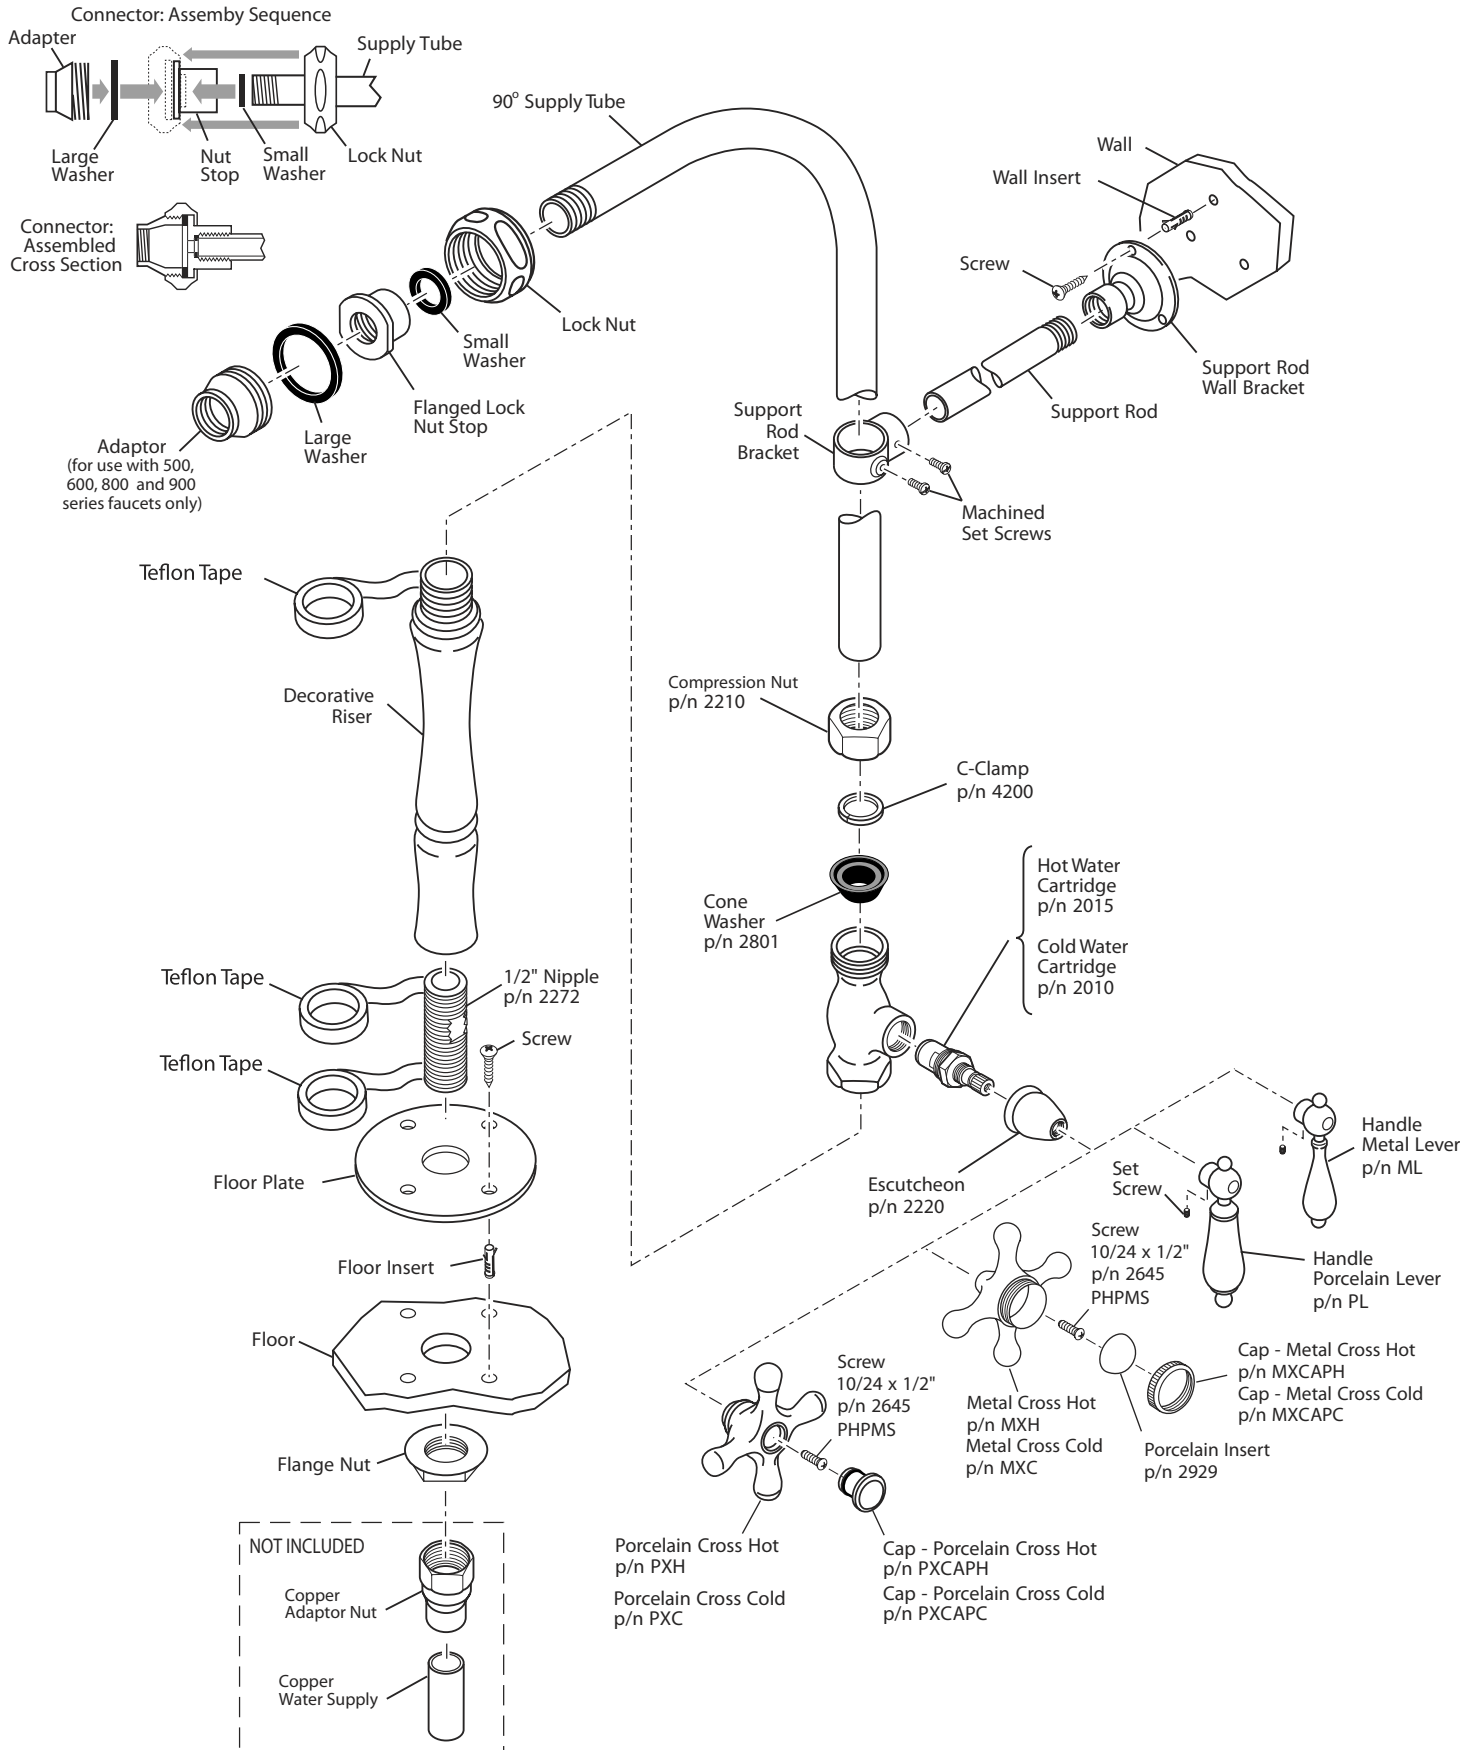

Item	Description	Quantity
A	Faucet Body & Shutoffs	1
B	Hand Shower Cradle	1
C	Washers	2
D	Handshower Hose	1
E	Hand Shower	1

Call The Bath Spot.com at (800) 422-2284 for assembly assistance.

Assembly diagram based on manufacturer's specifications. Specifications may change at any time according to the manufacturer's discretion.