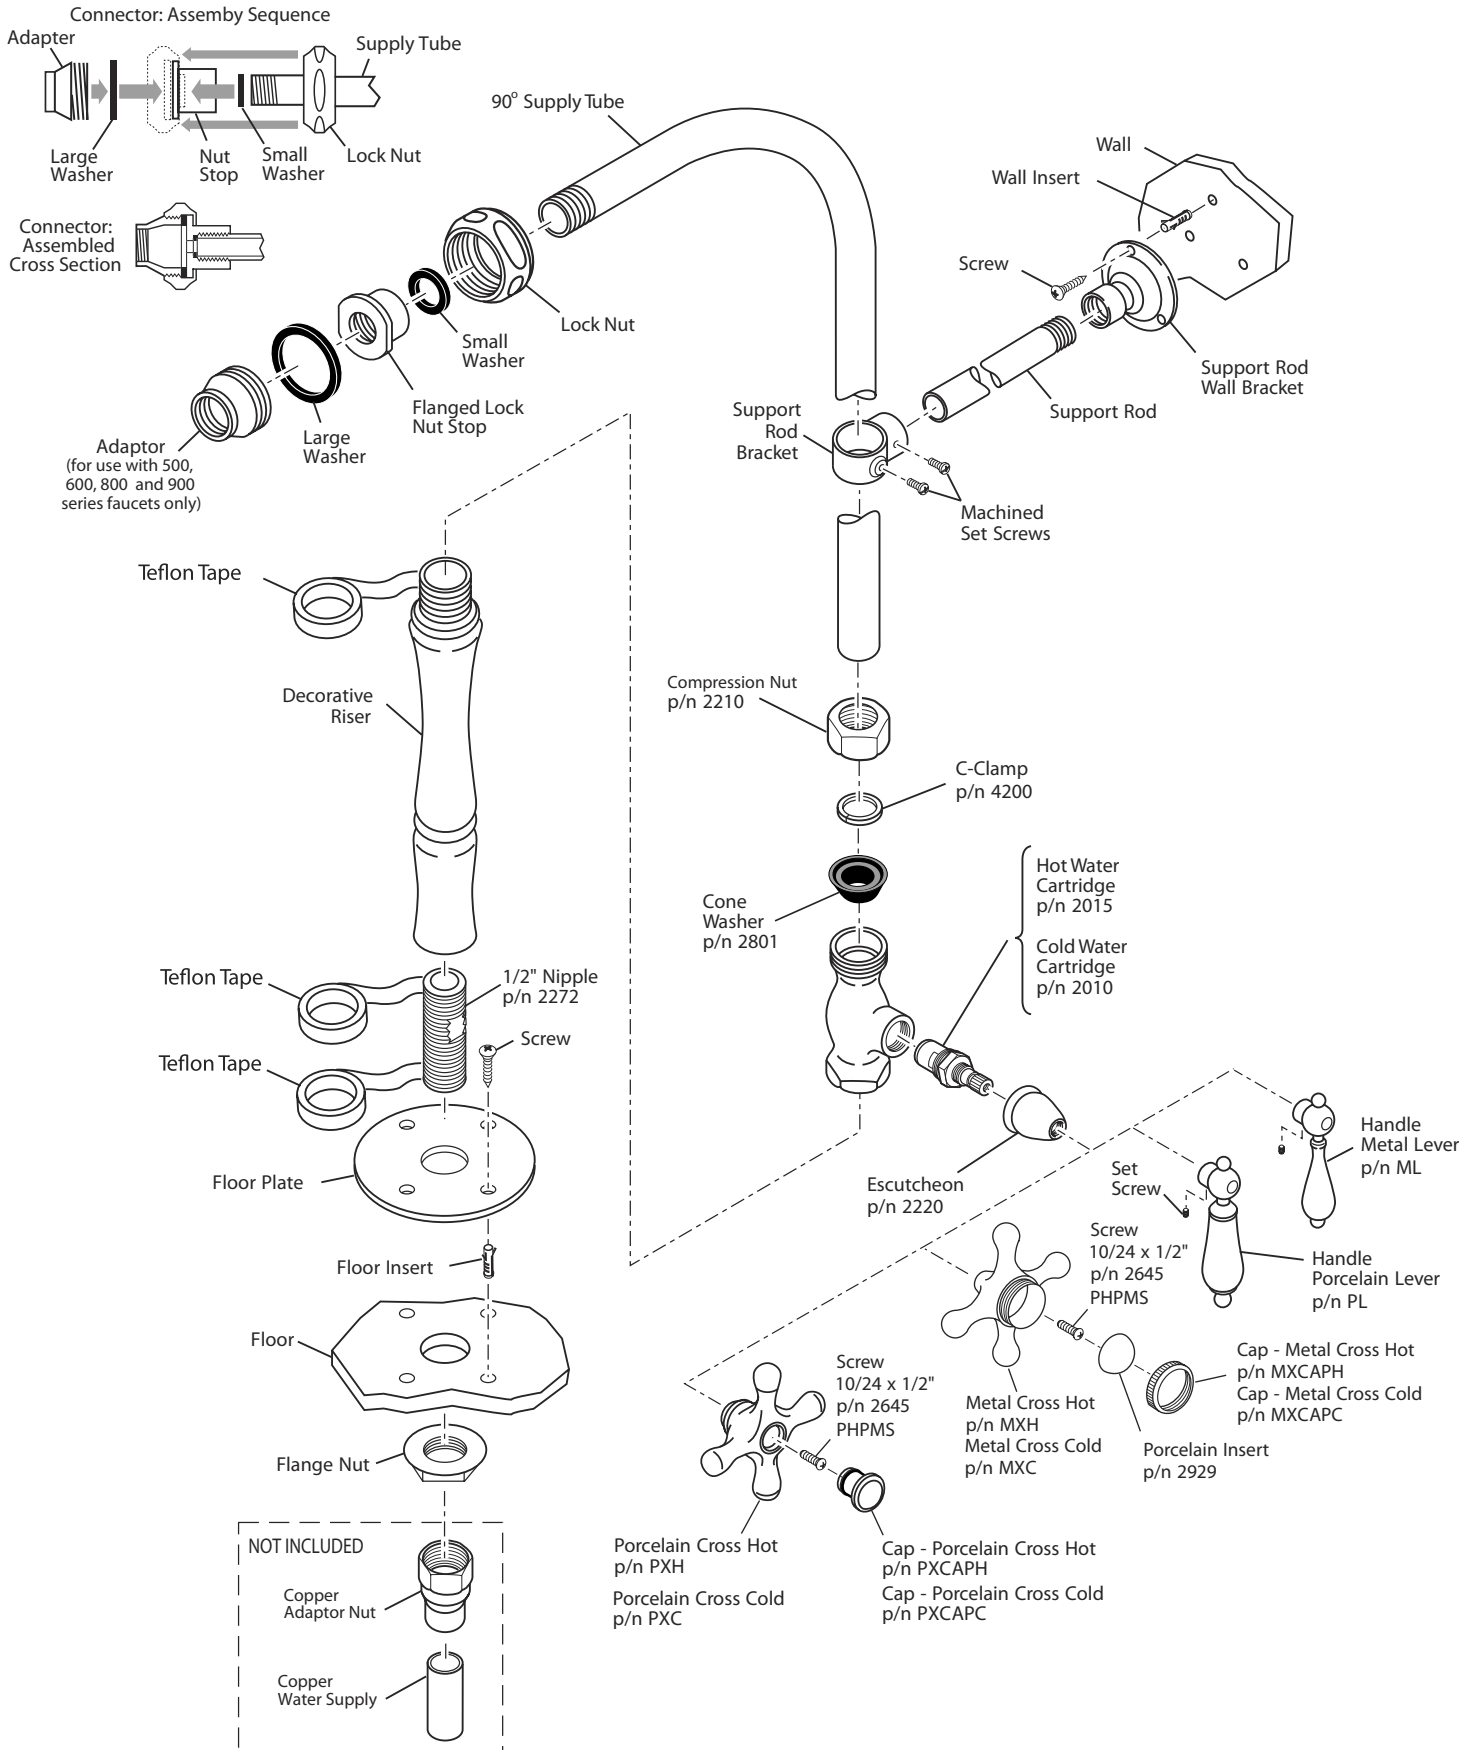

Item	Description	Quantity
A	Faucet Body & Shutoffs	1
B	Hand Shower Cradle	1
C	Washers	2
D	Handshower Hose	1
E	Hand Shower	1

Call The Bath Spot.com at (800) 422-2284 for assembly assistance.

Assembly diagram based on manufacturer's specifications. Specifications may change at any time according to the manufacturer's discretion.