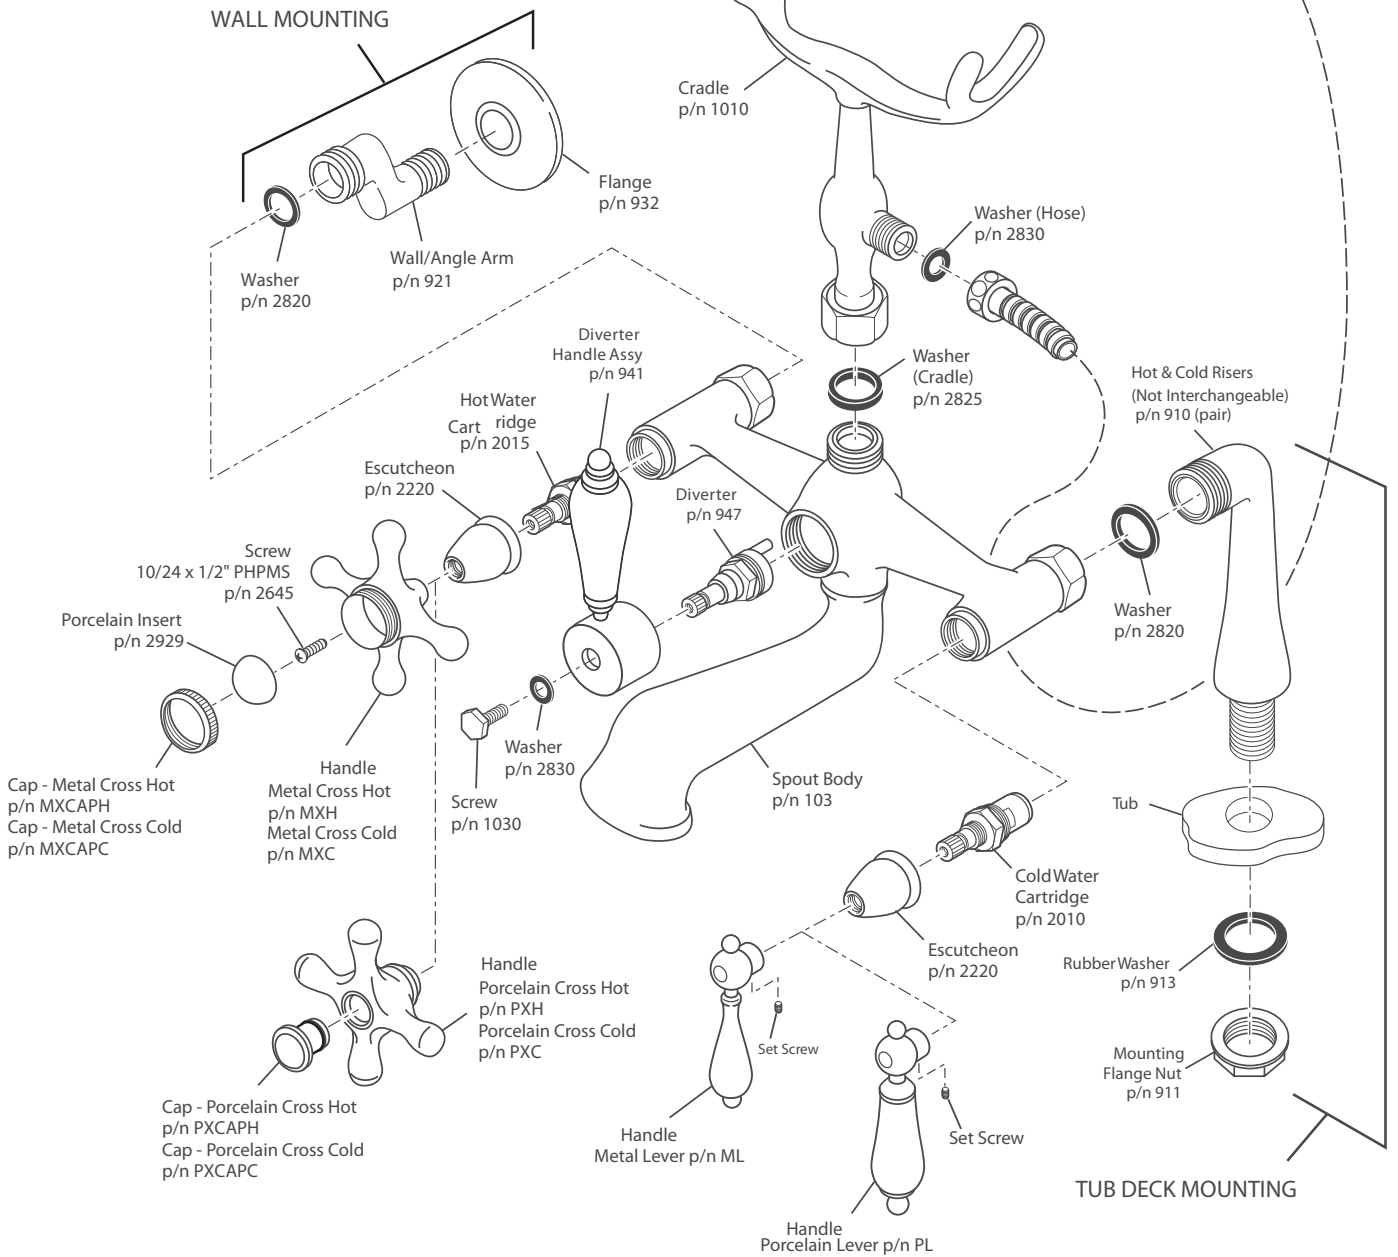

### WALL MOUNTING

Call The Bath Spot.com at (800) 422-2284 for assembly assistance.

Assembly diagram based on manufacturer's specifications. Specifications may change at any time according to the manufacturer's discretion.