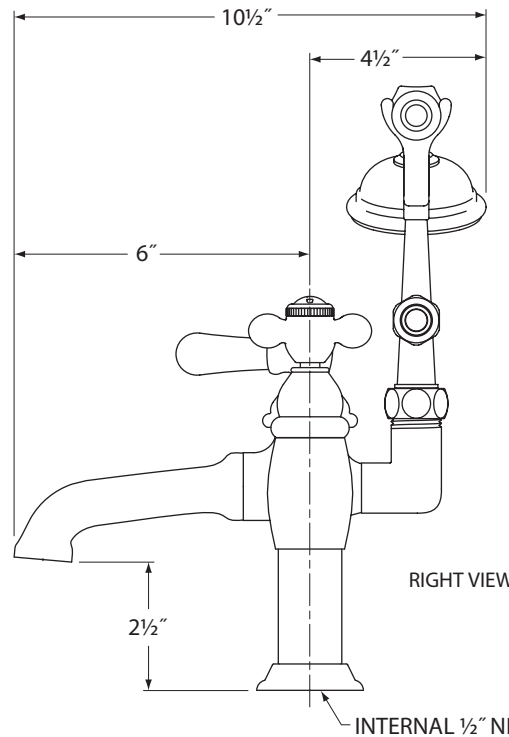

TOP VIEW

- Solid brass construction
- Unrestricted laminar flow (12 GPM)
- Uses ¼ turn ceramic disc cartridges
- Handshower with hose included
- Available in the following finishes:

CH - Chrome	PB - Polished Brass
OB - Old World Bronze	SN - Satin Nickel
OC - Old World Copper	
- Shown with Metal Cross Handles. The faucet can also come with the following handle options (pairs):

Metal Lever	Metal Cross
Porcelain Lever	Porcelain Cross

FRONT VIEW

RIGHT VIEW

INTERNAL ½" NPSM THREAD

Call The Bath Spot.com at (800) 422-2284 for specification assistance.

Specification diagram based on manufacturer's specifications. Specifications may change at any time according to the manufacturer's discretion.