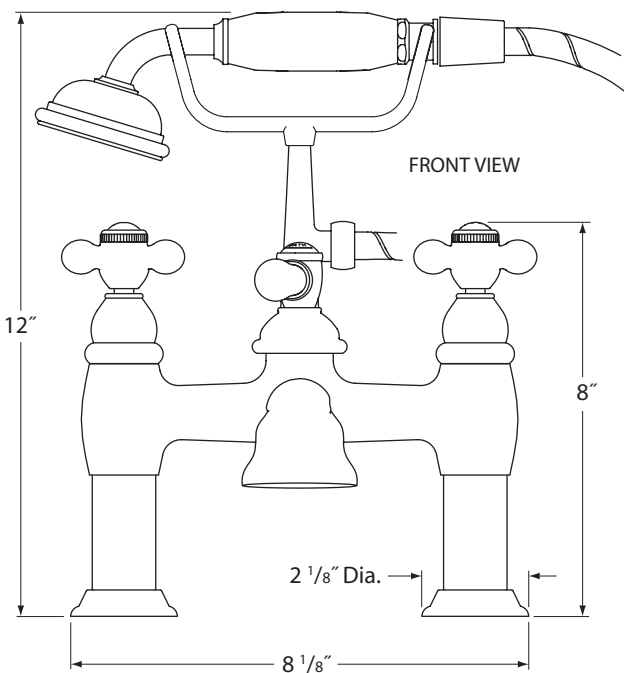

TOP VIEW

- Solid brass construction
- Unrestricted laminar flow (12 GPM)
- Uses ¼ turn ceramic disc cartridges
- Handshower with hose included
- Available in the following finishes:

CH - Chrome	PB - Polished Brass
OB - Old World Bronze	SN - Satin Nickel
OC - Old World Copper	
- Shown with Metal Cross Handles. The faucet can also come with the following handle options (pairs):

Metal Lever	Metal Cross
Porcelain Lever	Porcelain Cross

FRONT VIEW

RIGHT VIEW

INTERNAL ½" NPSM THREAD

Call The Bath Spot.com at (800) 422-2284 for specification assistance.

Specification diagram based on manufacturer's specifications. Specifications may change at any time according to the manufacturer's discretion.