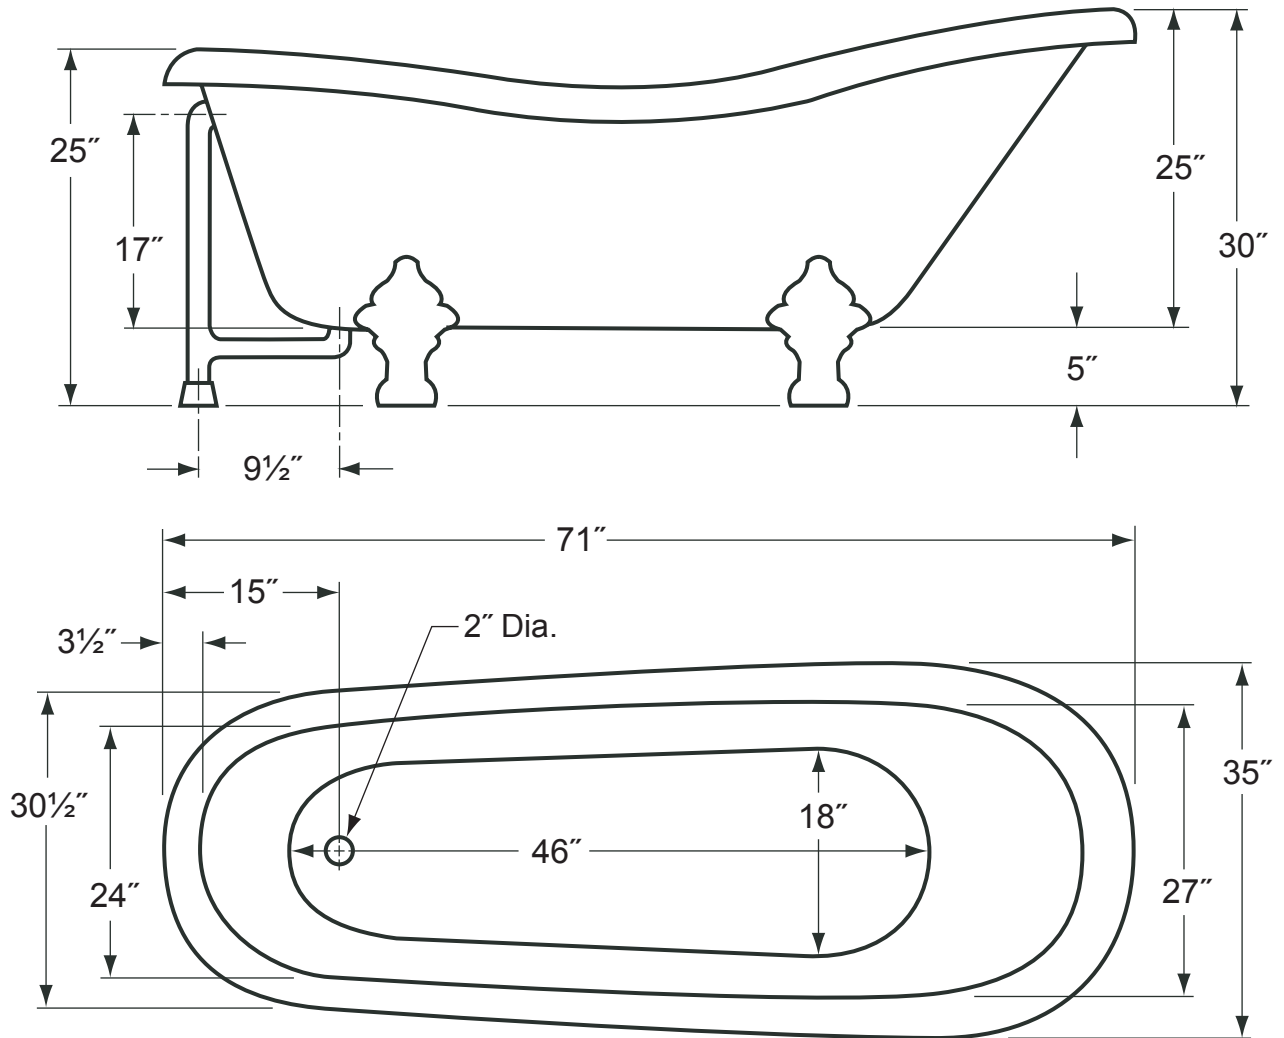

Overall Dimensions: 71" L x 35" W x 30" H

Capacity: 58 Gallons

Weight: Dry wt. = 170 lbs.

Full wt. = 654 lbs.

- The illustration above is shown with the standard Waste & Overflow.
- Dimensions shown have a tolerance of $\pm \frac{1}{2}$ ". Dimensions shown not to scale.
- See Clawfoot Guide (included with tub) for detailed installation instructions.