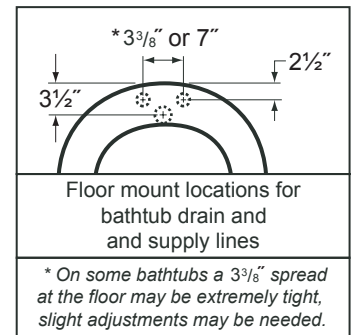

Overall Dimensions: 71" L x 35" W x 30" H

Capacity: 58 Gallons

Weight: Dry wt. = 170 lbs.

Full wt. = 654 lbs.

- The illustration above is shown with the standard Waste & Overflow.
- Dimensions shown have a tolerance of $\pm \frac{1}{2}$ ". Dimensions shown not to scale.
- See Clawfoot Guide (included with tub) for detailed installation instructions.