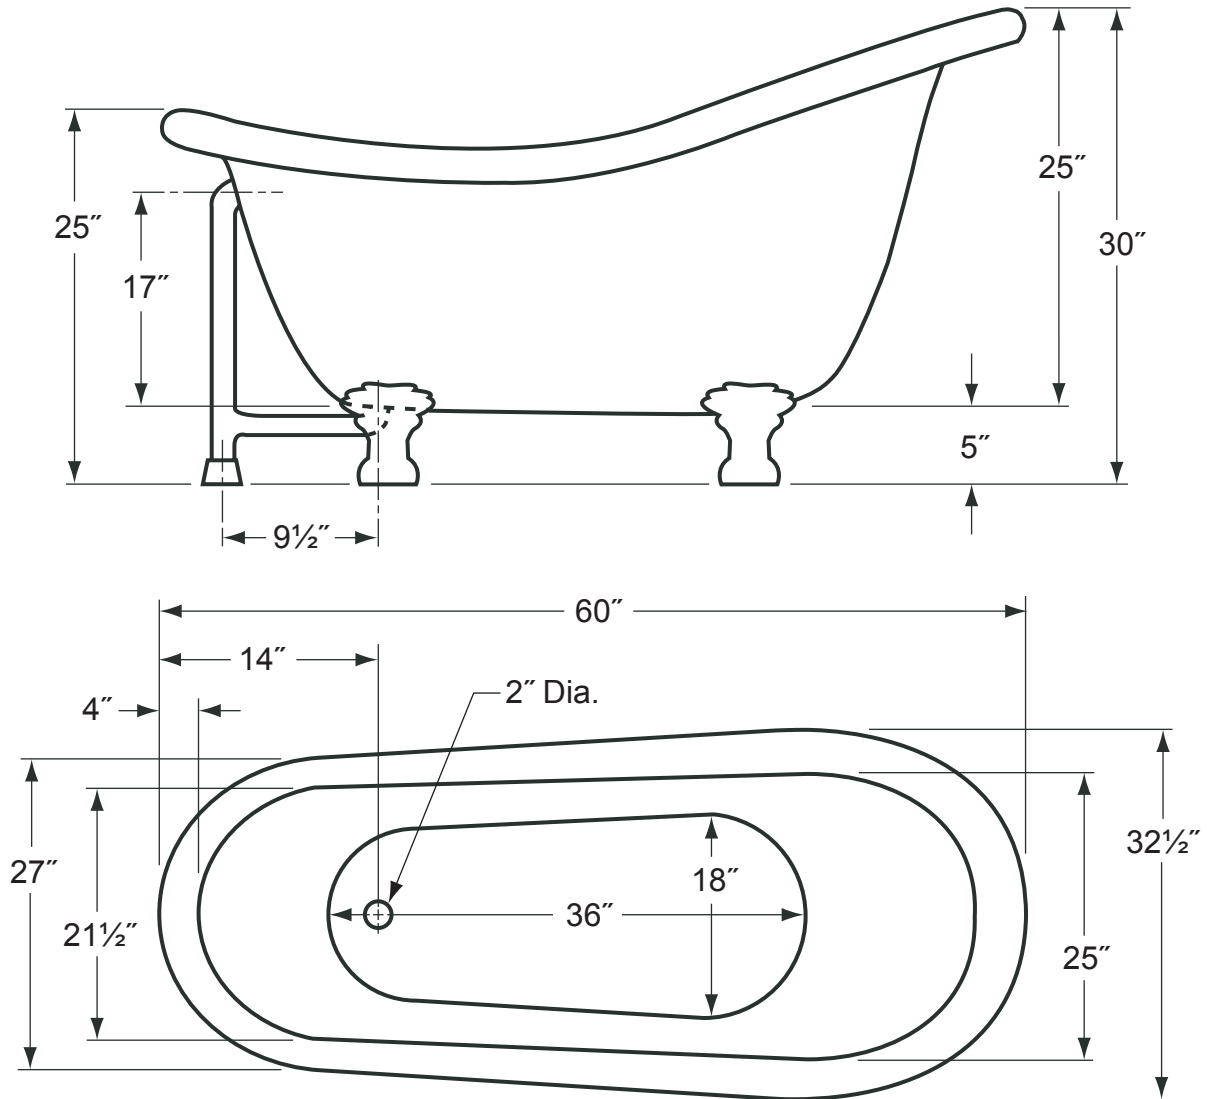

**Overall Dimensions:** 60" L x 32½" W x 30" H

**Capacity:** 40 Gallons

**Weight:** Dry wt. = 125 lbs.

Full wt. = 459 lbs.

- The illustration above is shown with the standard Waste & Overflow.
- Dimensions shown have a tolerance of ± ½". Dimensions shown not to scale.
- See Clawfoot Guide (included with tub) for detailed installation instructions.