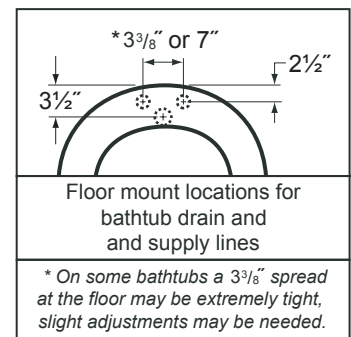

**Overall Dimensions:** 60" L x 32½" W x 30" H

**Capacity:** 40 Gallons

**Weight:** Dry wt. = 125 lbs.

Full wt. = 459 lbs.

- The illustration above is shown with the standard Waste & Overflow.
- Dimensions shown have a tolerance of ± ½". Dimensions shown not to scale.
- See Clawfoot Guide (included with tub) for detailed installation instructions.