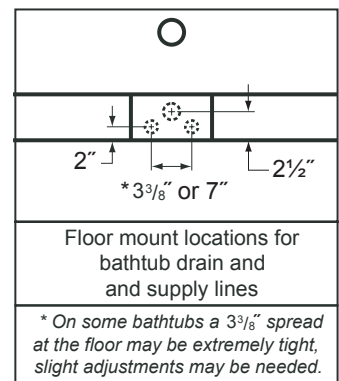

Overall Dimensions: 70" L x 32" W x 23½" H

Capacity: 48 Gallons

Weight: Dry wt. = 150 lbs.

Full wt. = 550 lbs.

- The illustration above is shown with the standard Waste & Overflow.
- Dimensions shown have a tolerance of $\pm \frac{1}{2}$ ". Dimensions shown not to scale.
- See Clawfoot Guide (included with tub) for detailed installation instructions.