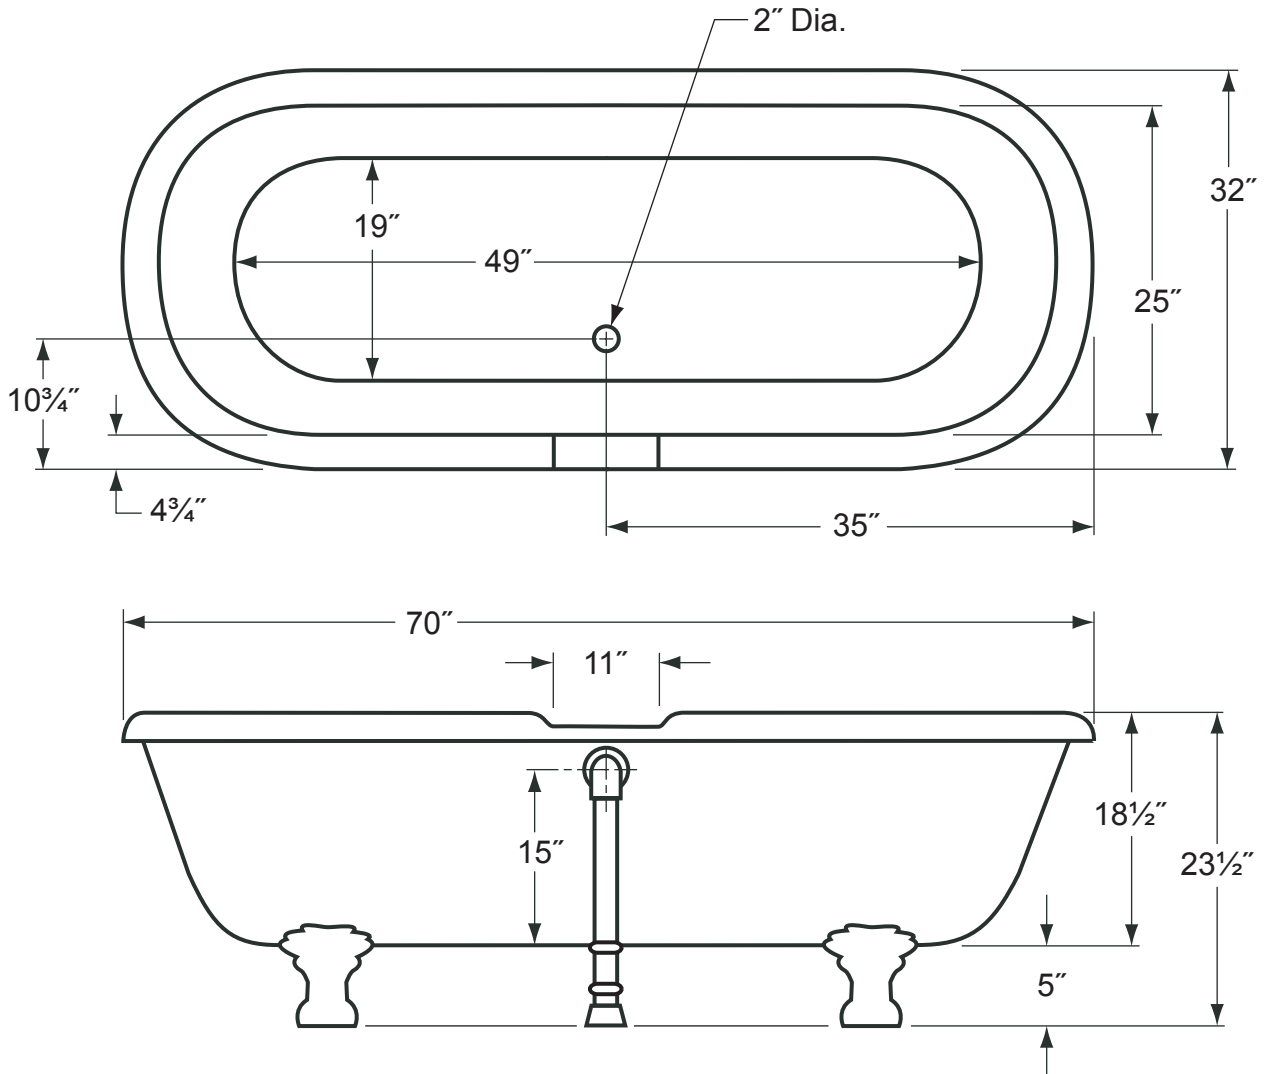

Overall Dimensions: 70" L x 32" W x 23½" H

Capacity: 48 Gallons

Weight: Dry wt. = 150 lbs.

Full wt. = 550 lbs.

- The illustration above is shown with the standard Waste & Overflow.
- Dimensions shown have a tolerance of $\pm \frac{1}{2}$ ". Dimensions shown not to scale.
- See Clawfoot Guide (included with tub) for detailed installation instructions.