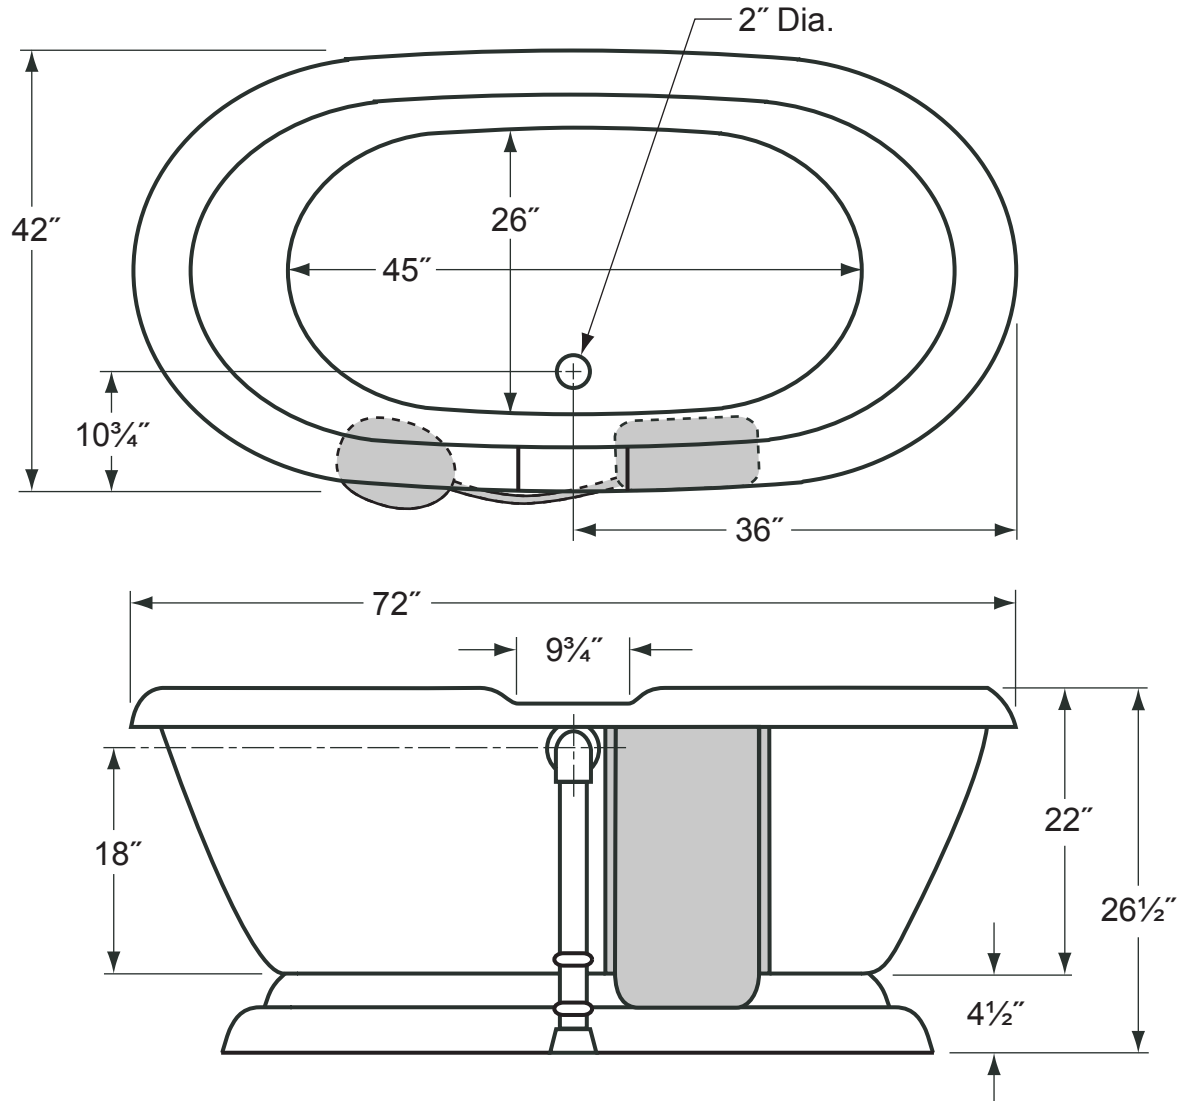

**Overall Dimensions:** 72" L x 42" W x 26½" H

**Capacity:** 72 Gallons

**Weight:** Dry wt. = 270 lbs.

Full wt. = 870 lbs.

- Shaded areas only included on models with Champagne Massage®.
- Choose "L" (Left Side) or "R" (Right Side) blower location when ordering a bathtub with Champagne Massage®.
- Champagne Massage® blower unit (12"L x 7"W x 10"H) is connected with a three foot adjustable hose and fits within the overall dimensions of the bathtub.
- The illustration above is shown with the standard Waste & Overflow.
- Dimensions shown have a tolerance of  $\pm \frac{1}{2}$ ". Dimensions shown not to scale.
- See Clawfoot Guide (included with tub) for detailed installation instructions.