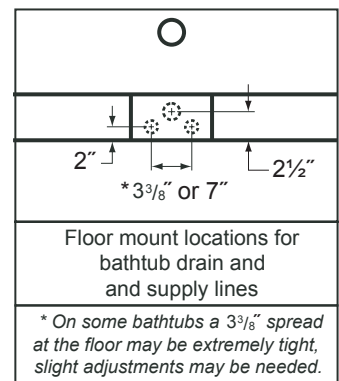

Overall Dimensions: 72" L x 42" W x 26½" H

Capacity: 72 Gallons

Weight: Dry wt. = 240 lbs.

Full wt. = 840 lbs.

- The illustration above is shown with the standard Waste & Overflow.
- Dimensions shown have a tolerance of $\pm \frac{1}{2}$ ". Dimensions shown not to scale.
- See Clawfoot Guide (included with tub) for detailed installation instructions.