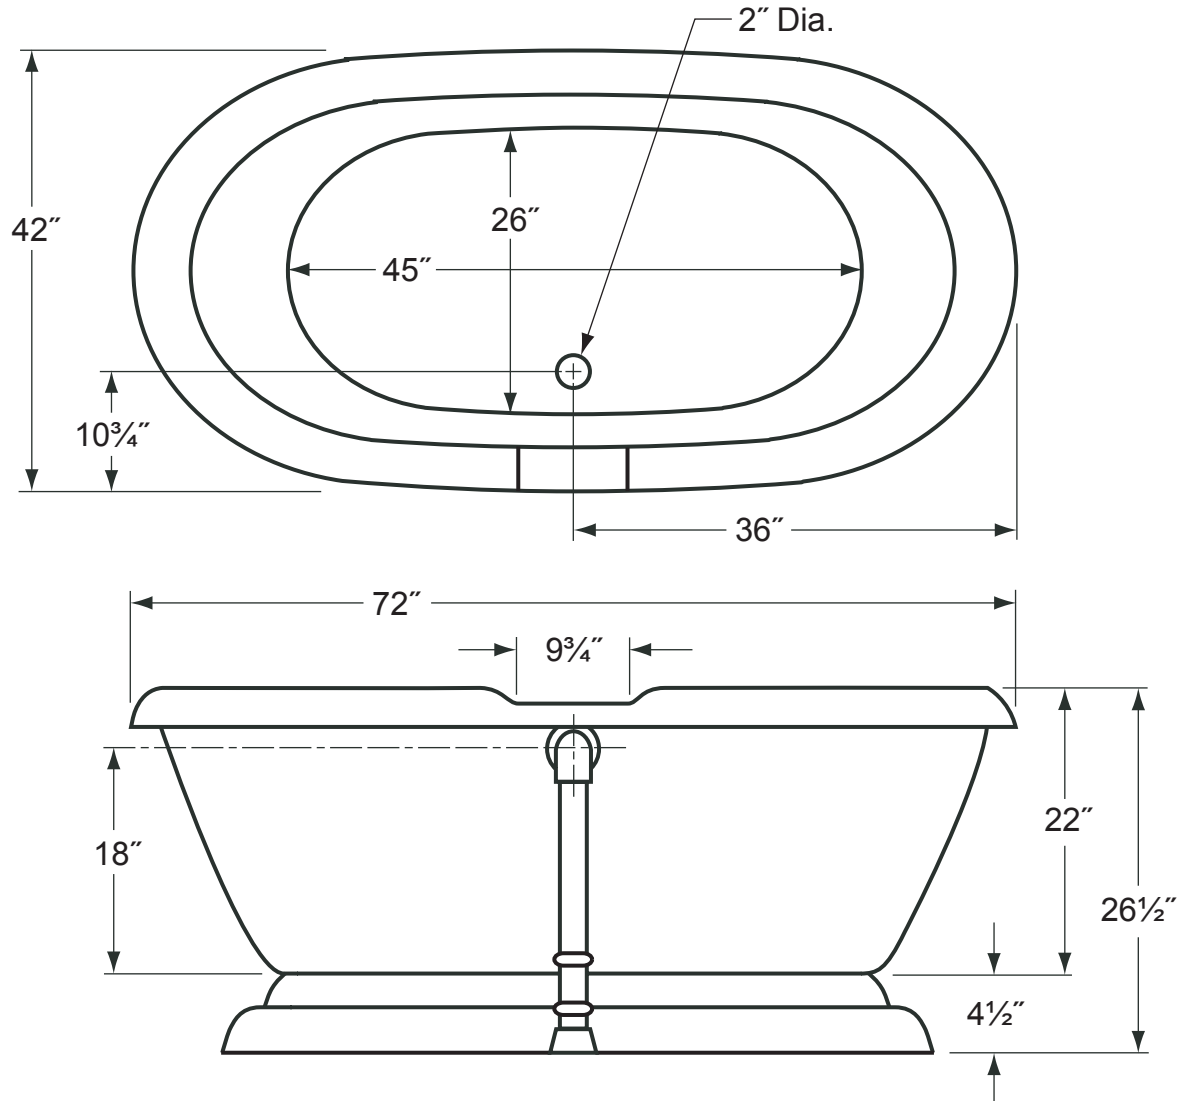

Overall Dimensions: 72" L x 42" W x 26½" H

Capacity: 72 Gallons

Weight: Dry wt. = 240 lbs.

Full wt. = 840 lbs.

- The illustration above is shown with the standard Waste & Overflow.
- Dimensions shown have a tolerance of $\pm \frac{1}{2}$ ". Dimensions shown not to scale.
- See Clawfoot Guide (included with tub) for detailed installation instructions.