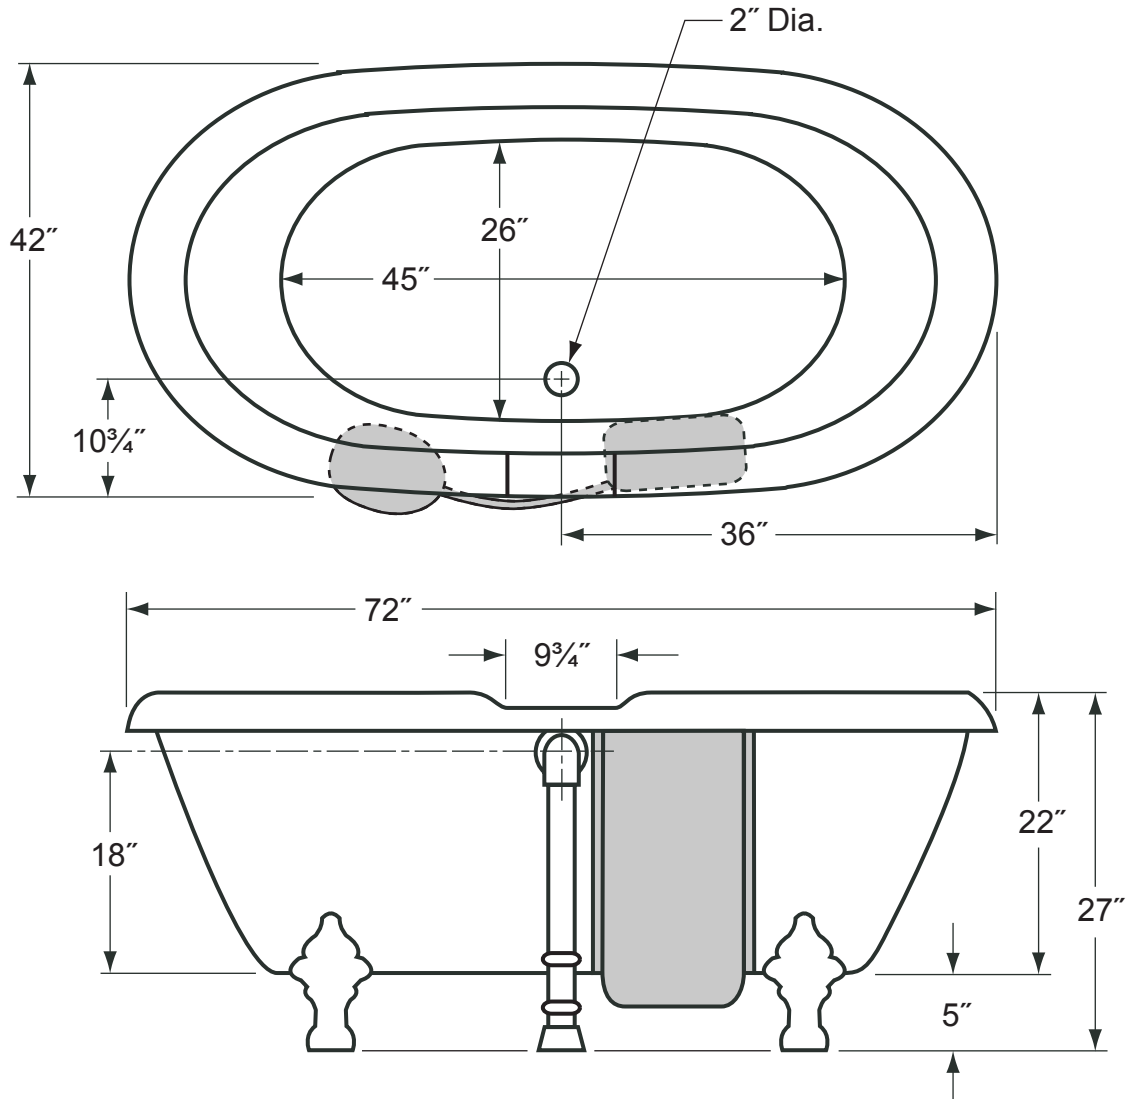

Overall Dimensions: 72" L x 42" W x 27" H
Capacity: 72 Gallons

- Shaded areas only included on models with Champagne Massage®.
- Choose "L" (Left Side) or "R" (Right Side) blower location when ordering a bathtub with Champagne Massage®.
- Champagne Massage® blower unit (12"L x 7"W x 10"H) is connected with a three foot adjustable hose and fits within the overall dimensions of the bathtub.
- The illustration above is shown with the standard Waste & Overflow.
- Dimensions shown have a tolerance of $\pm \frac{1}{2}$ ". Dimensions shown not to scale.
- See Clawfoot Guide (included with tub) for detailed installation instructions.