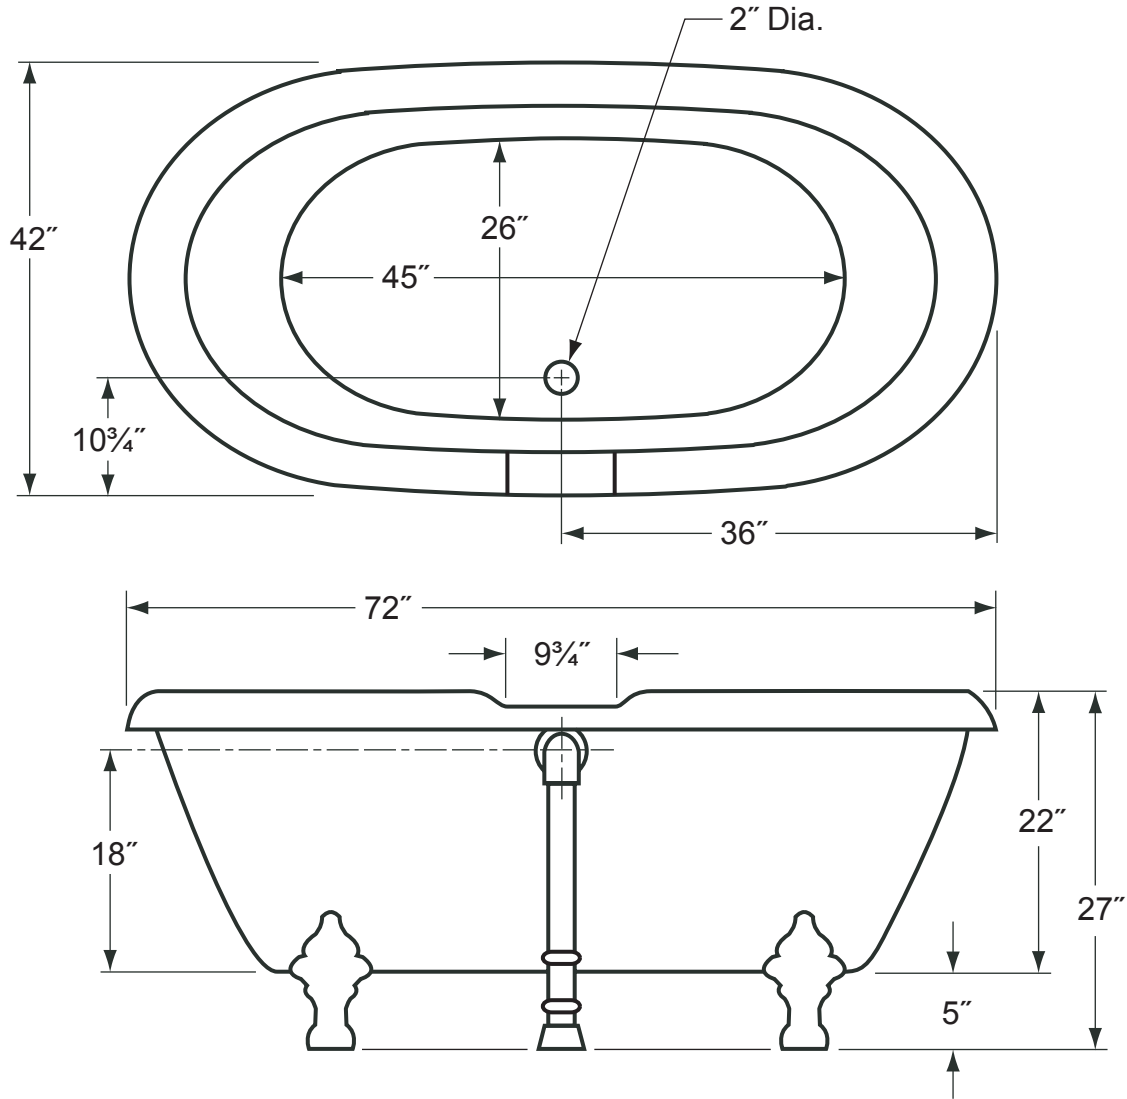

Overall Dimensions: 72" L x 42" W x 27" H

Capacity: 72 Gallons

Weight: Dry wt. = 168 lbs.
Full wt. = 768 lbs.

- The illustration above is shown with the standard Waste & Overflow.
- Dimensions shown have a tolerance of $\pm \frac{1}{2}$ ". Dimensions shown not to scale.
- See Clawfoot Guide (included with tub) for detailed installation instructions.