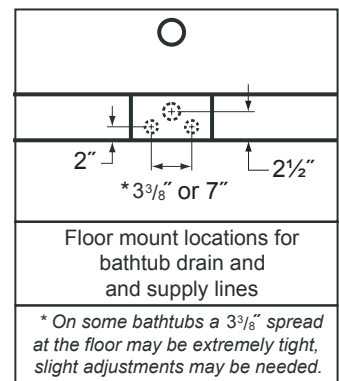

Overall Dimensions: 72" L x 42" W x 27" H

Capacity: 72 Gallons

Weight: Dry wt. = 168 lbs.
Full wt. = 768 lbs.

- The illustration above is shown with the standard Waste & Overflow.
- Dimensions shown have a tolerance of $\pm \frac{1}{2}$ ". Dimensions shown not to scale.
- See Clawfoot Guide (included with tub) for detailed installation instructions.