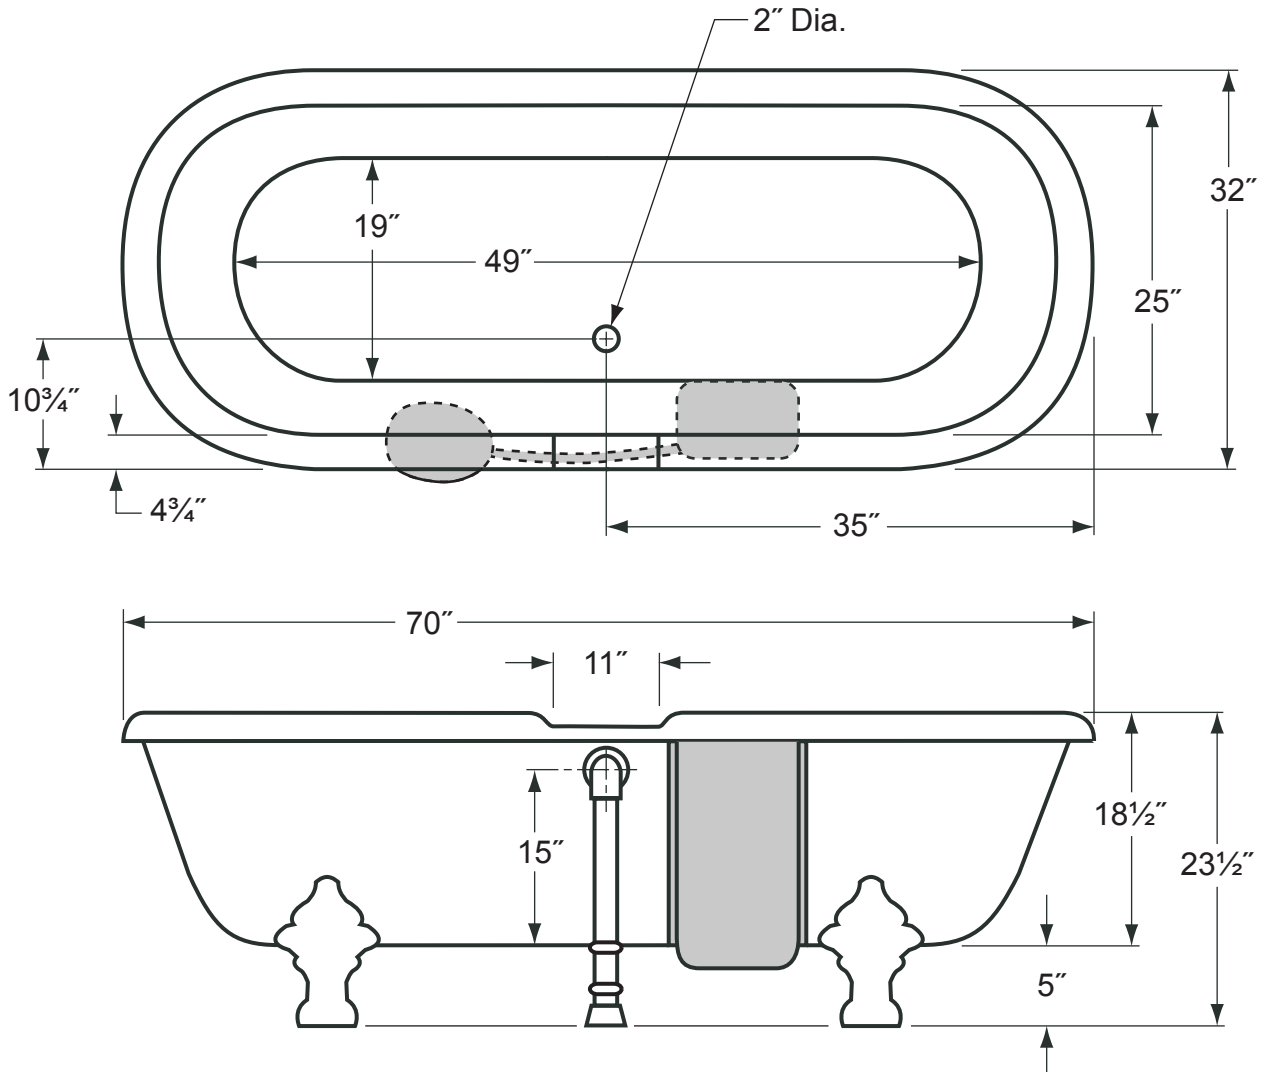

Overall Dimensions: 70" L x 32" W x 23½" H

Capacity: 48 Gallons

Weight: Dry wt. = 168 lbs.

Full wt. = 568 lbs.

- Shaded areas only included on models with Champagne Massage®.
- Choose "L" (Left Side) or "R" (Right Side) blower location when ordering a bathtub with Champagne Massage®.
- Champagne Massage® blower unit (12"L x 7"W x 10"H) is connected with a three foot adjustable hose and fits within the overall dimensions of the bathtub.
- The illustration above is shown with the standard Waste & Overflow.
- Dimensions shown have a tolerance of ± ½". Dimensions shown not to scale.
- See Clawfoot Guide (included with tub) for detailed installation instructions.