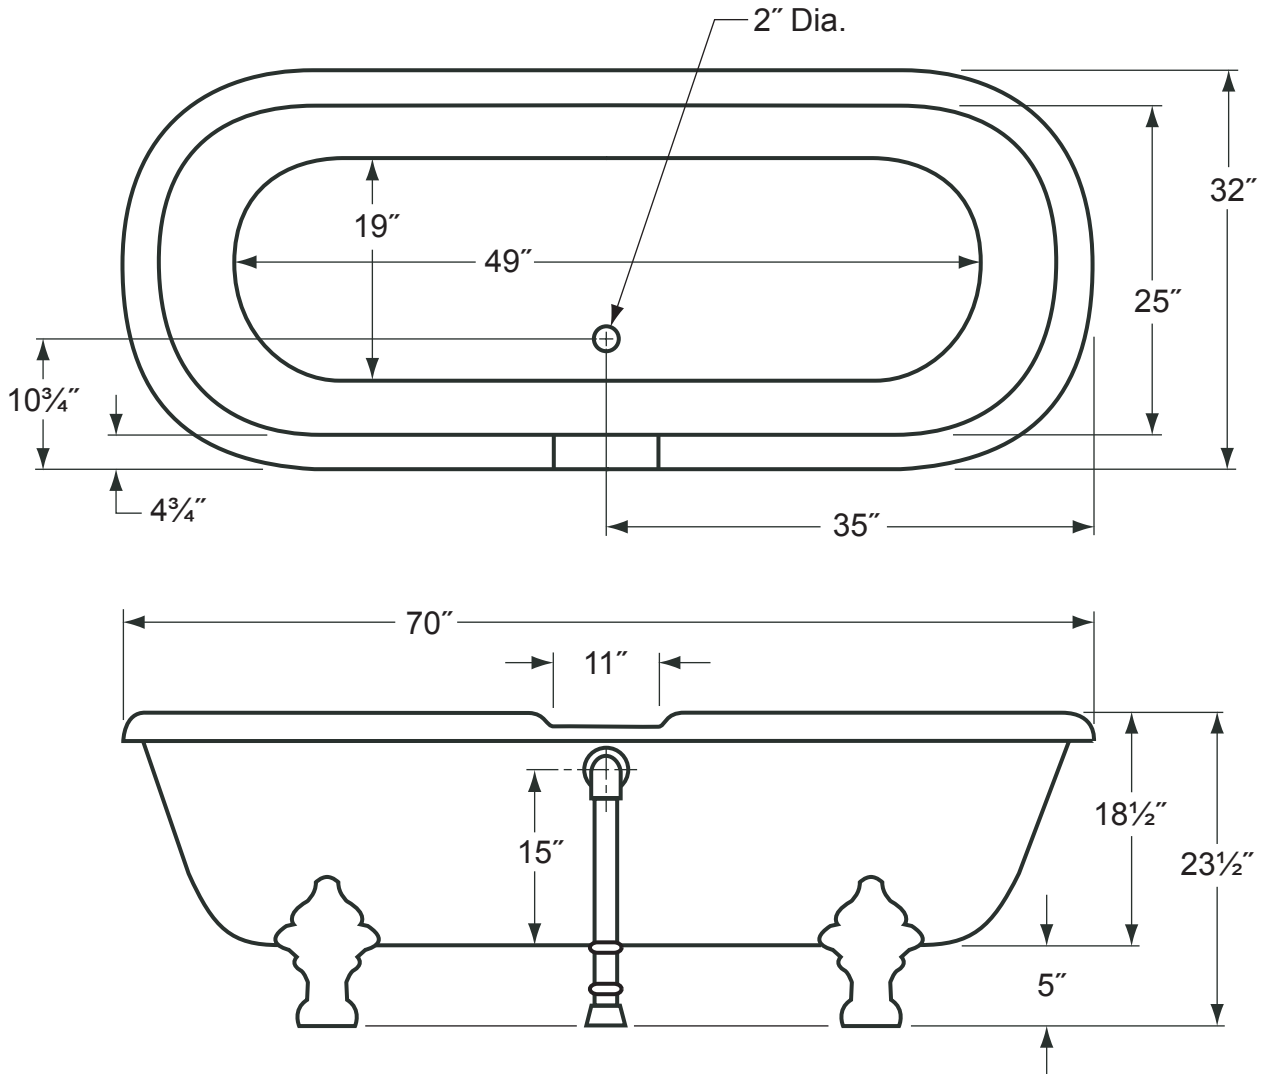

Overall Dimensions: 70" L x 32" W x 23½" H

Capacity: 48 Gallons

Weight: Dry wt. = 150 lbs.

Full wt. = 550 lbs.

- The illustration above is shown with the standard Waste & Overflow.
- Dimensions shown have a tolerance of $\pm \frac{1}{2}$ ". Dimensions shown not to scale.
- See Clawfoot Guide (included with tub) for detailed installation instructions.