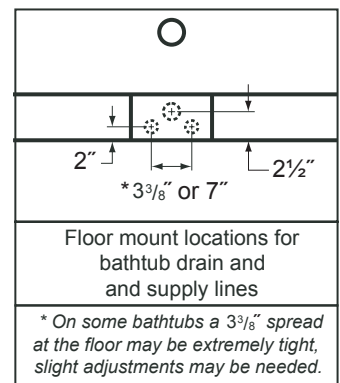

Overall Dimensions: 70" L x 32" W x 23½" H

Capacity: 48 Gallons

Weight: Dry wt. = 150 lbs.

Full wt. = 550 lbs.

- The illustration above is shown with the standard Waste & Overflow.
- Dimensions shown have a tolerance of $\pm \frac{1}{2}$ ". Dimensions shown not to scale.
- See Clawfoot Guide (included with tub) for detailed installation instructions.