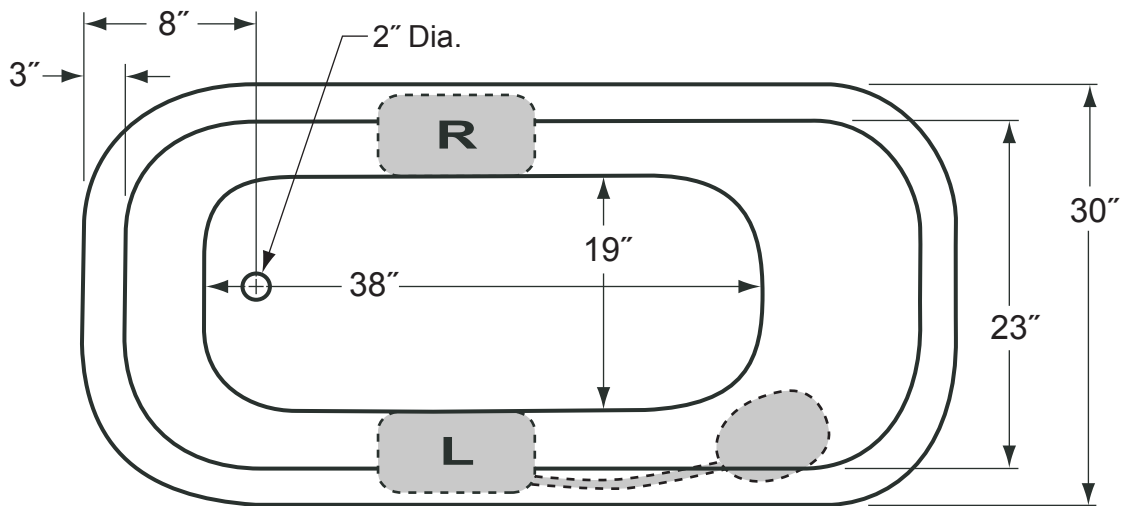

**Overall Dimensions:** 54" L x 30" W x 24" H

**Capacity:** 36 Gallons

**Weight:** Dry wt. = 140 lbs.  
Full wt. = 440 lbs.

- Shaded areas only included on models with Champagne Massage®.
- Choose "L" (Left Side) or "R" (Right Side) blower location when ordering a bathtub with Champagne Massage®.
- Champagne Massage® blower unit (12"L x 7"W x 10"H) is connected with a three foot adjustable hose and fits within the overall dimensions of the bathtub.
- The illustration above is shown with the standard Waste & Overflow.
- Dimensions shown have a tolerance of  $\pm \frac{1}{2}$ ". Dimensions shown not to scale.
- See Clawfoot Guide (included with tub) for detailed installation instructions.