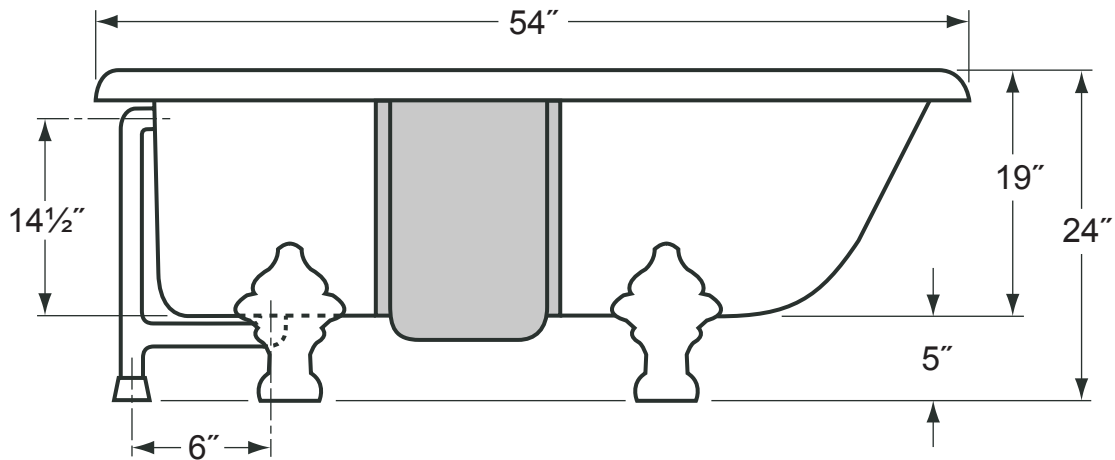

**Overall Dimensions:** 54" L x 30" W x 24" H

**Capacity:** 36 Gallons

**Weight:** Dry wt. = 140 lbs.  
Full wt. = 440 lbs.

- Shaded areas only included on models with Champagne Massage®.
- Choose "L" (Left Side) or "R" (Right Side) blower location when ordering a bathtub with Champagne Massage®.
- Champagne Massage® blower unit (12"L x 7"W x 10"H) is connected with a three foot adjustable hose and fits within the overall dimensions of the bathtub.
- The illustration above is shown with the standard Waste & Overflow.
- Dimensions shown have a tolerance of  $\pm \frac{1}{2}$ ". Dimensions shown not to scale.
- See Clawfoot Guide (included with tub) for detailed installation instructions.