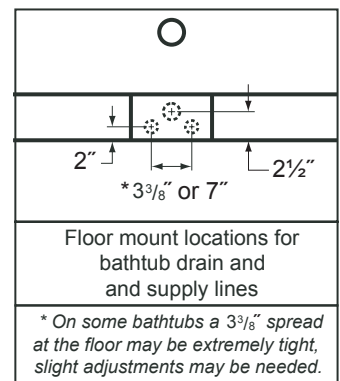

Overall Dimensions: 70" L x 32" W x 23½" H

Capacity: 48 Gallons

Weight: Dry wt. = 150 lbs.

Full wt. = 550 lbs.

- The illustration above is shown with the standard Waste & Overflow.
- Dimensions shown have a tolerance of $\pm \frac{1}{2}$ ". Dimensions shown not to scale.
- See Clawfoot Guide (included with tub) for detailed installation instructions.