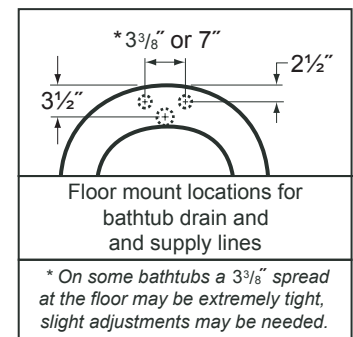

Overall Dimensions: 67" L x 32" W x 30" H

Capacity: 44 Gallons

Weight: Dry wt. = 145 lbs.

Full wt. = 512 lbs.

- The illustration above is shown with the standard Waste & Overflow.
- Dimensions shown have a tolerance of $\pm \frac{1}{2}$ ". Dimensions shown not to scale.
- See Clawfoot Guide (included with tub) for detailed installation instructions.