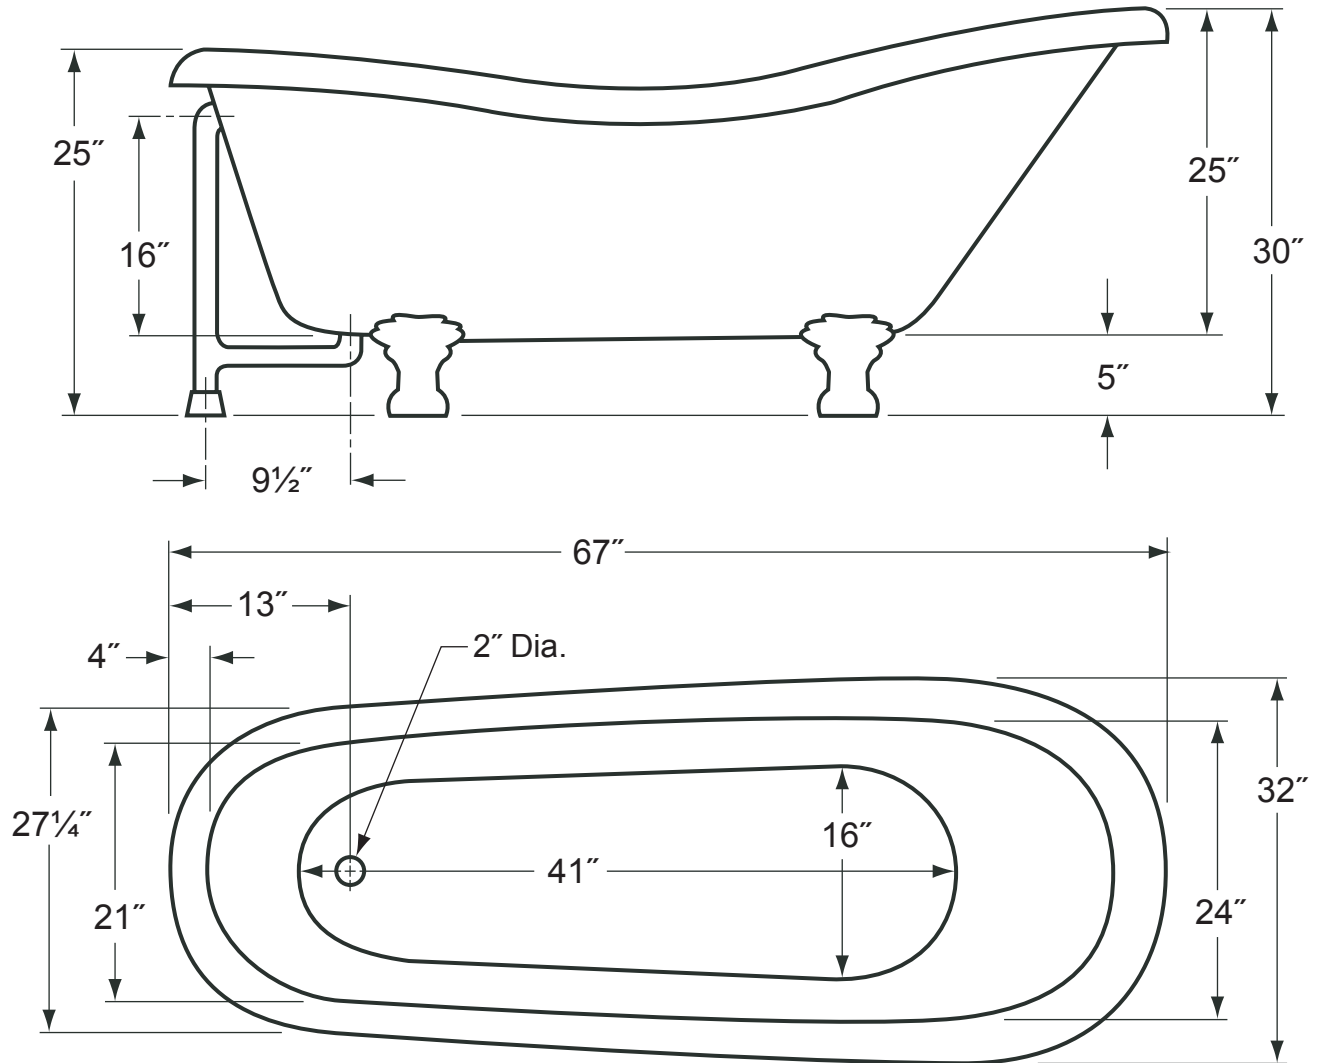

Overall Dimensions: 67" L x 32" W x 30" H

Capacity: 44 Gallons

Weight: Dry wt. = 145 lbs.

Full wt. = 512 lbs.

- The illustration above is shown with the standard Waste & Overflow.
- Dimensions shown have a tolerance of $\pm \frac{1}{2}$ ". Dimensions shown not to scale.
- See Clawfoot Guide (included with tub) for detailed installation instructions.