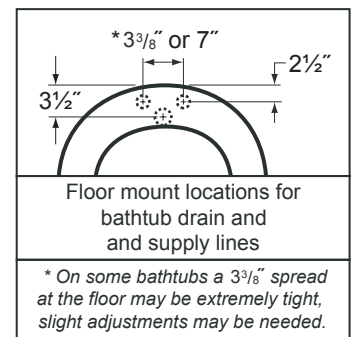

Overall Dimensions: 67" L x 32" W x 30" H

Capacity: 44 Gallons

Weight: Dry wt. = 145 lbs.

Full wt. = 512 lbs.

- The illustration above is shown with the standard Waste & Overflow.
- Dimensions shown have a tolerance of $\pm \frac{1}{2}$ ". Dimensions shown not to scale.
- See Clawfoot Guide (included with tub) for detailed installation instructions.