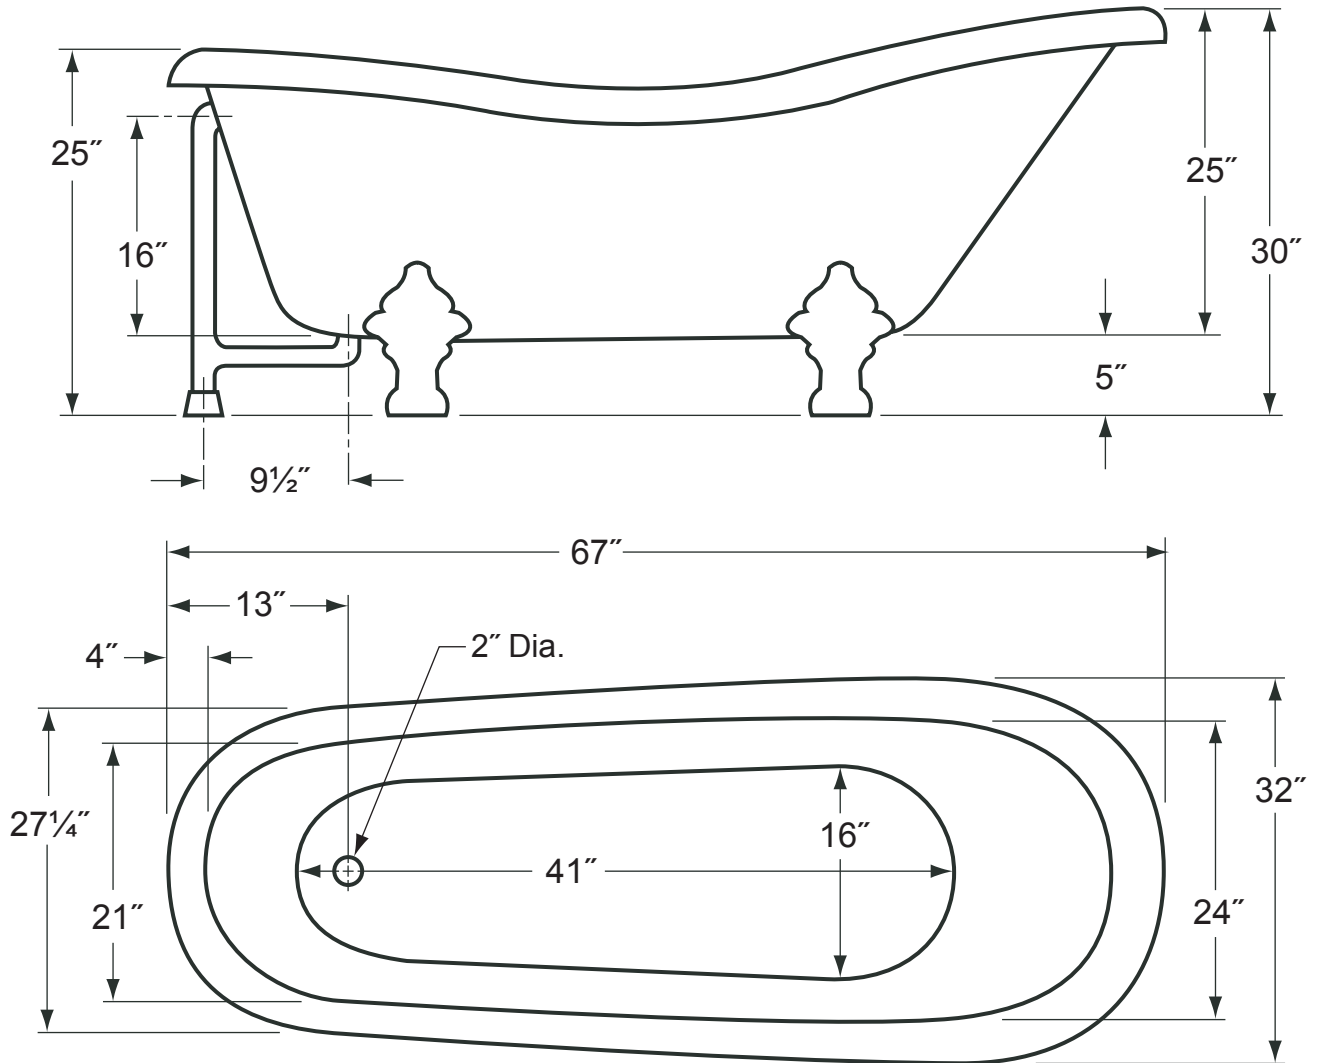

Overall Dimensions: 67" L x 32" W x 30" H

Capacity: 44 Gallons

Weight: Dry wt. = 145 lbs.

Full wt. = 512 lbs.

- The illustration above is shown with the standard Waste & Overflow.
- Dimensions shown have a tolerance of $\pm \frac{1}{2}$ ". Dimensions shown not to scale.
- See Clawfoot Guide (included with tub) for detailed installation instructions.