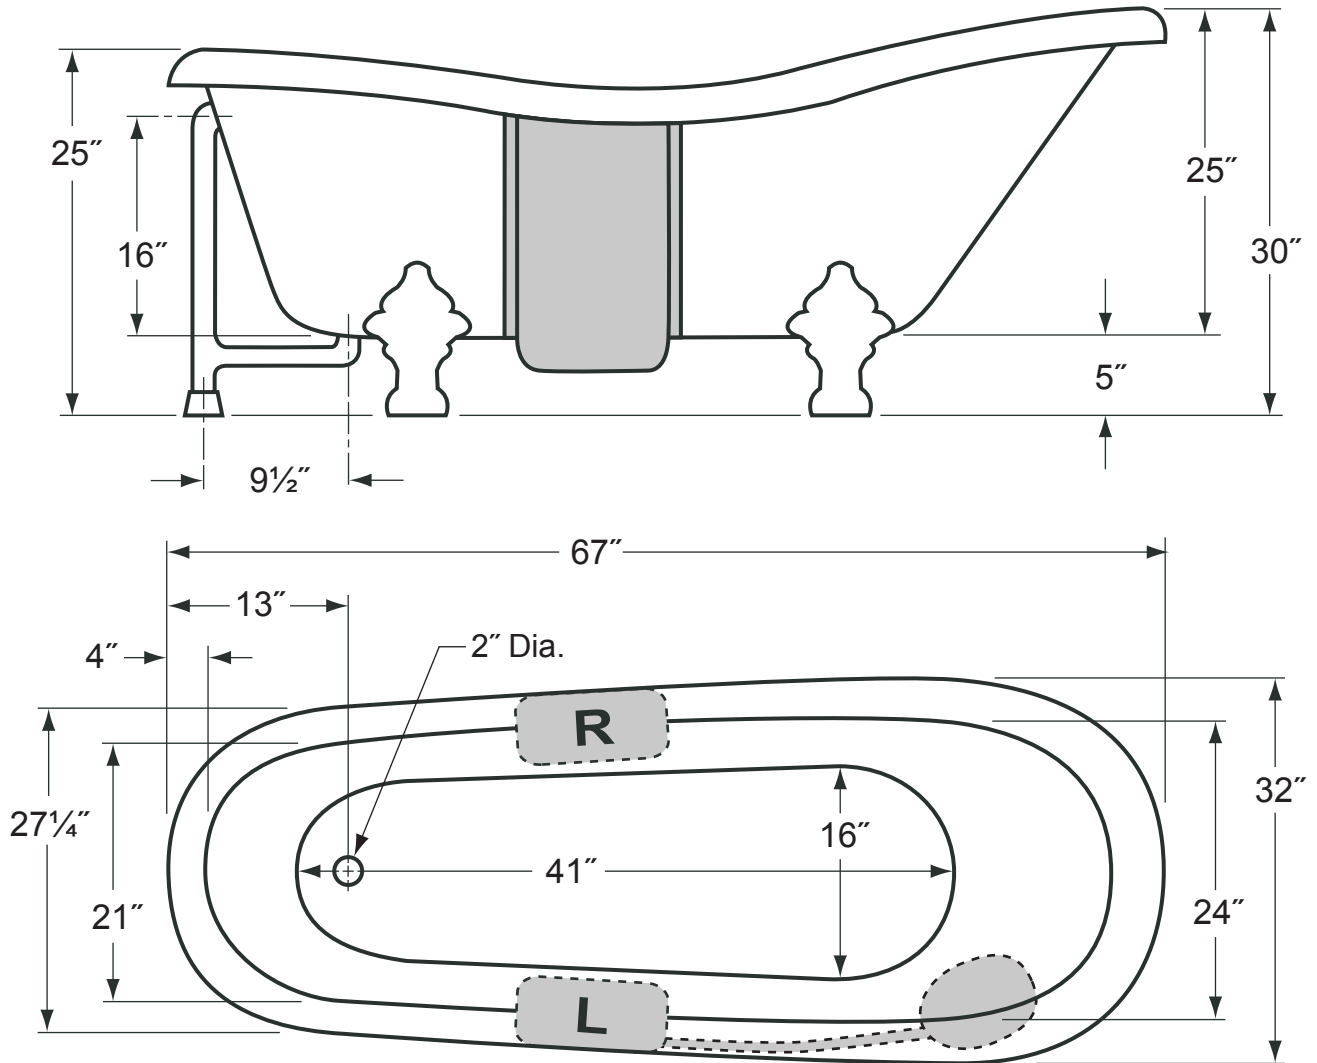

Overall Dimensions: 67" L x 32" W x 30" H

Capacity: 44 Gallons

Weight: Dry wt. = 157 lbs.

Full wt. = 524 lbs.

- Shaded areas only included on models with Champagne Massage®.
- Choose "L" (Left Side) or "R" (Right Side) blower location when ordering a bathtub with Champagne Massage®.
- Champagne Massage® blower unit (12"L x 7"W x 10"H) is connected with a three foot adjustable hose and fits within the overall dimensions of the bathtub.
- The illustration above is shown with the standard Waste & Overflow.
- Dimensions shown have a tolerance of $\pm \frac{1}{2}$ ". Dimensions shown not to scale.
- See Clawfoot Guide (included with tub) for detailed installation instructions.