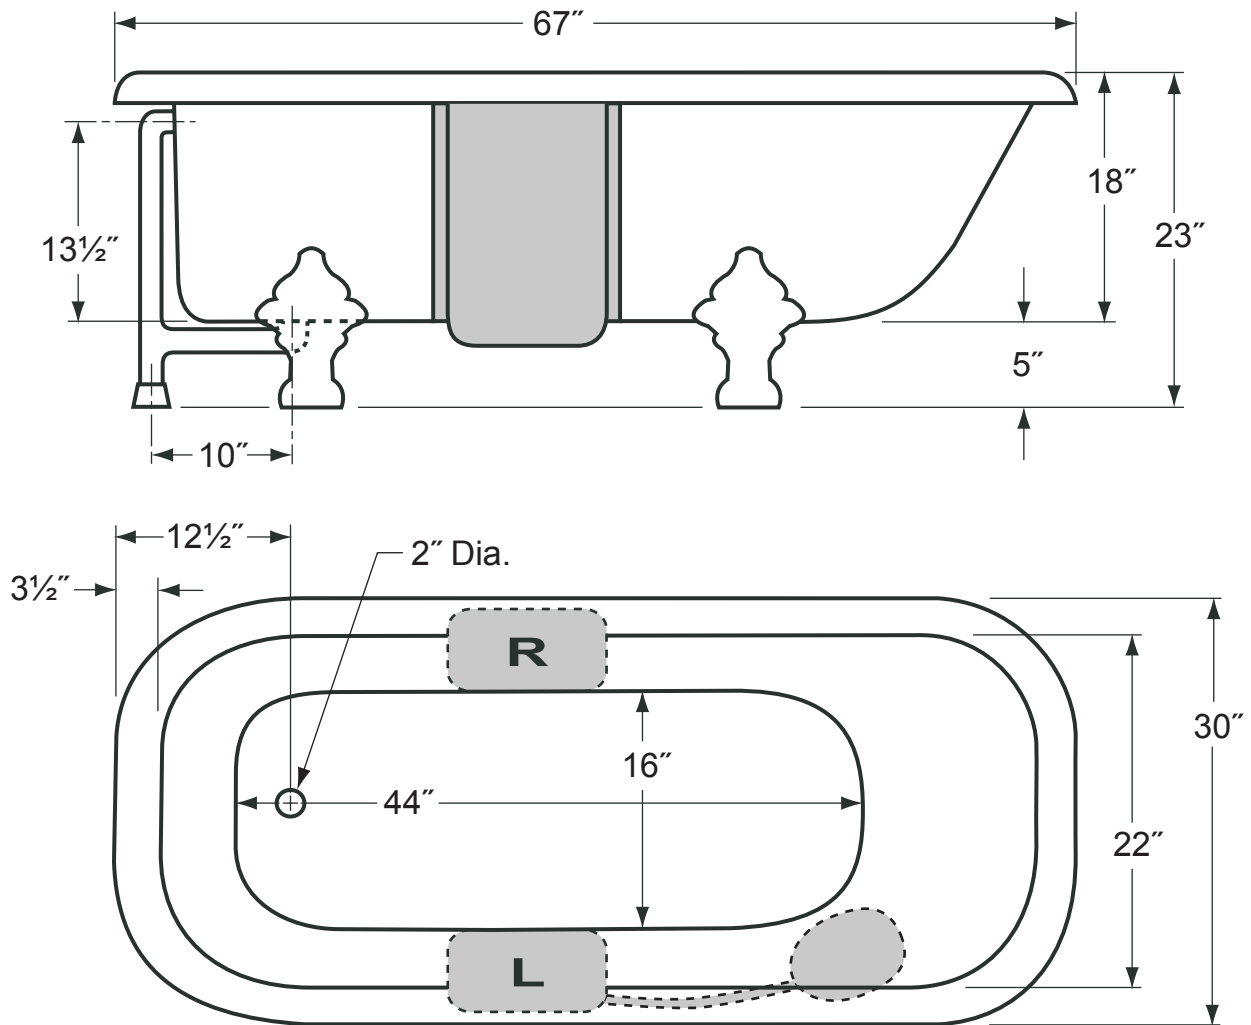

Overall Dimensions: 67" L x 30" W x 23" H

Capacity: 40 Gallons

Weight: Dry wt. = 161 lbs.
Full wt. = 495 lbs.

- Shaded areas only included on models with Champagne Massage®.
- Choose "L" (Left Side) or "R" (Right Side) blower location when ordering a bathtub with Champagne Massage®.
- Champagne Massage® blower unit (12"L x 7"W x 10"H) is connected with a three foot adjustable hose and fits within the overall dimensions of the bathtub.
- The illustration above is shown with the standard Waste & Overflow.
- Dimensions shown have a tolerance of $\pm \frac{1}{2}$ ". Dimensions shown not to scale.
- See Clawfoot Guide (included with tub) for detailed installation instructions.