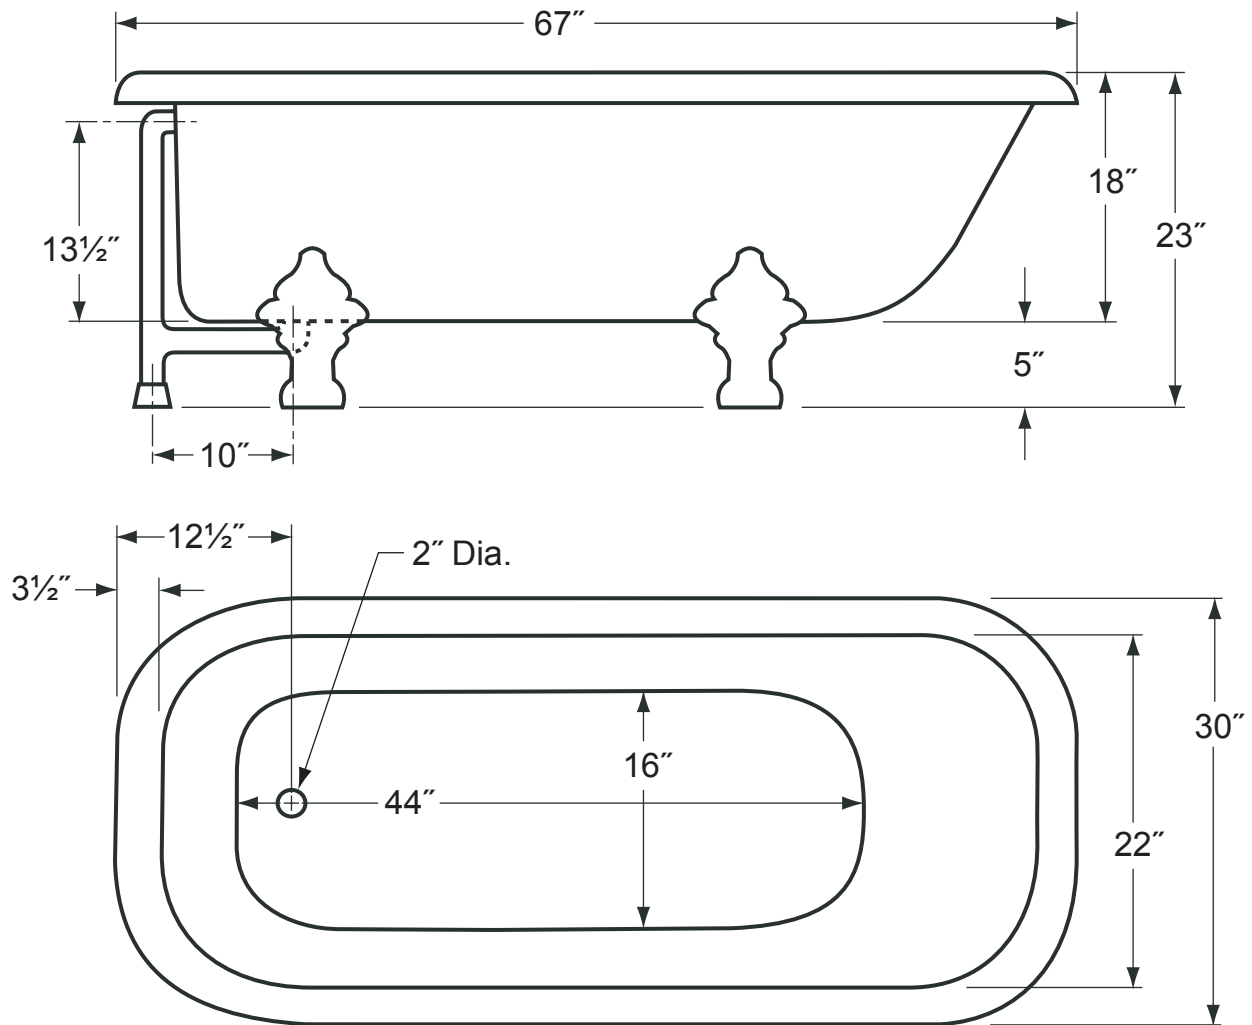

**Overall Dimensions:** 67" L x 30" W x 23" H

**Capacity:** 40 Gallons

**Weight:** Dry wt. = 151 lbs.

Full wt. = 485 lbs.

- The illustration above is shown with the standard Waste & Overflow.
- Dimensions shown have a tolerance of  $\pm \frac{1}{2}$ ". Dimensions shown not to scale.
- See Clawfoot Guide (included with tub) for detailed installation instructions.