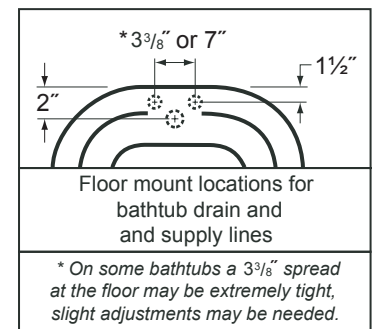

**Overall Dimensions:** 67" L x 30" W x 23" H

**Capacity:** 40 Gallons

**Weight:** Dry wt. = 151 lbs.

Full wt. = 485 lbs.

- The illustration above is shown with the standard Waste & Overflow.
- Dimensions shown have a tolerance of  $\pm \frac{1}{2}$ ". Dimensions shown not to scale.
- See Clawfoot Guide (included with tub) for detailed installation instructions.