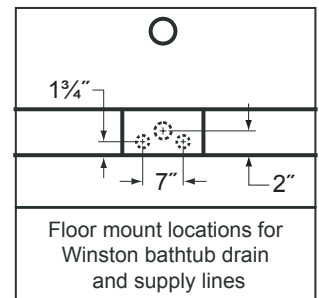

Overall Dimensions: 67" L x 31½" W x 22" H

Capacity: 48 Gallons

Weight: Dry wt. = 335 lbs.

Full wt. = 735 lbs.

- The illustration above is shown with the standard Waste & Overflow.
- Dimensions shown have a tolerance of $\pm \frac{1}{2}$ ". Dimensions shown not to scale.
- See Clawfoot Guide (included with tub) for detailed installation instructions.