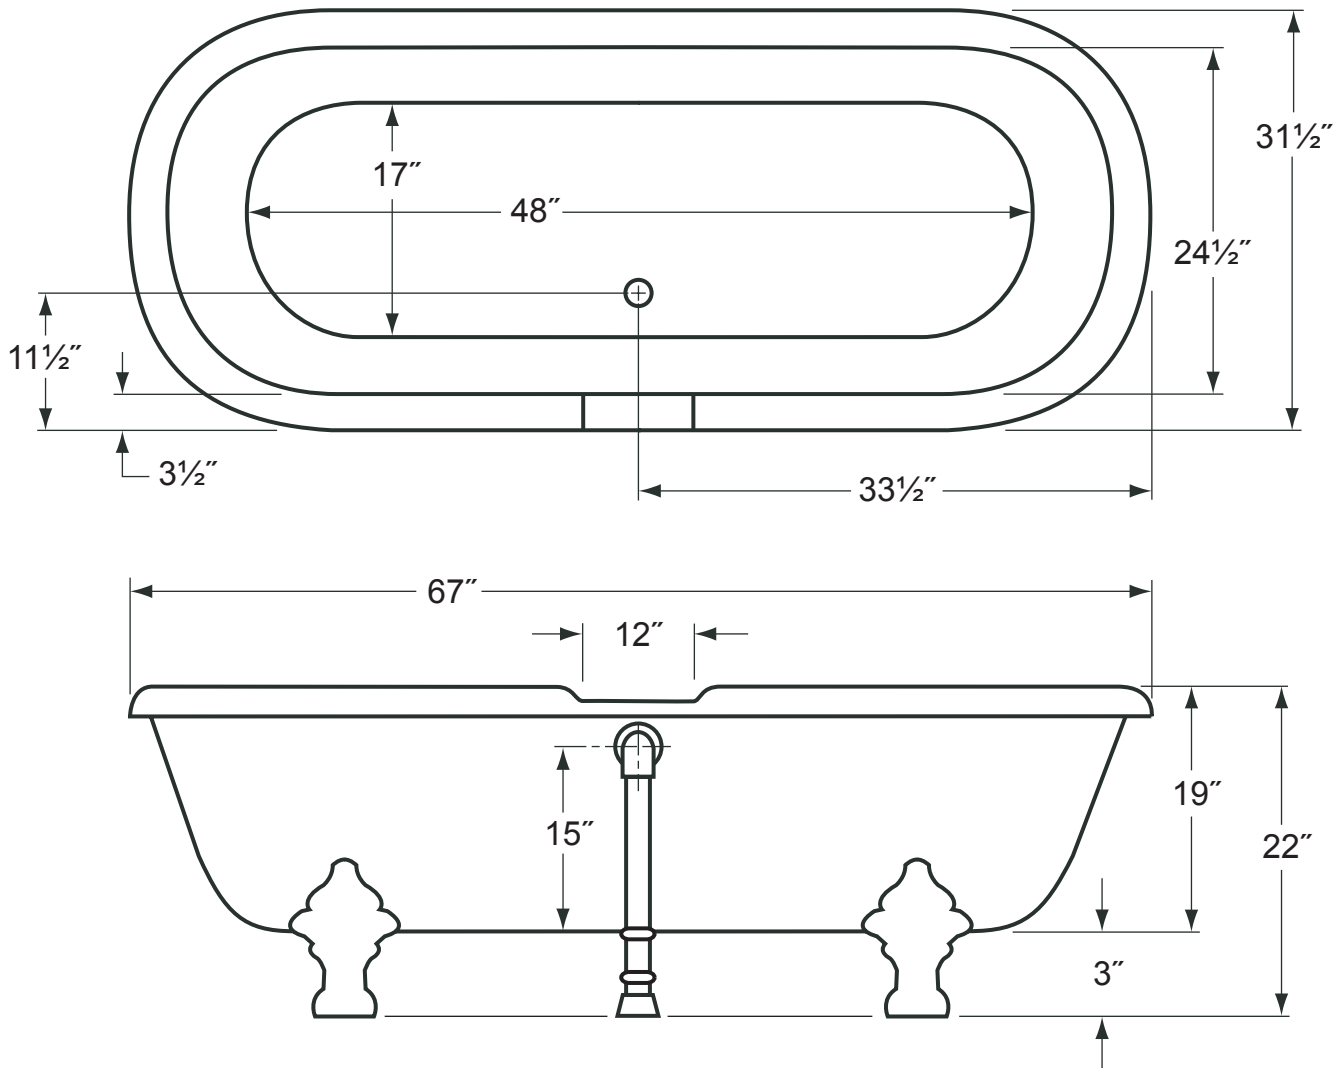

Overall Dimensions: 67" L x 31½" W x 22" H

Capacity: 48 Gallons

Weight: Dry wt. = 335 lbs.

Full wt. = 735 lbs.

- The illustration above is shown with the standard Waste & Overflow.
- Dimensions shown have a tolerance of $\pm \frac{1}{2}$ ". Dimensions shown not to scale.
- See Clawfoot Guide (included with tub) for detailed installation instructions.