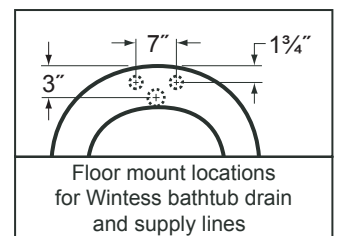

**Overall Dimensions:** 61" L x 31" W x 27" H

**Capacity:** 42 Gallons

**Weight:** Dry wt. = 312 lbs.

Full wt. = 662 lbs.

- The illustration above is shown with the standard Waste & Overflow.
- Dimensions shown have a tolerance of  $\pm \frac{1}{2}$ ". Dimensions shown not to scale.
- See *Clawfoot Guide* (included with tub) for detailed installation instructions.