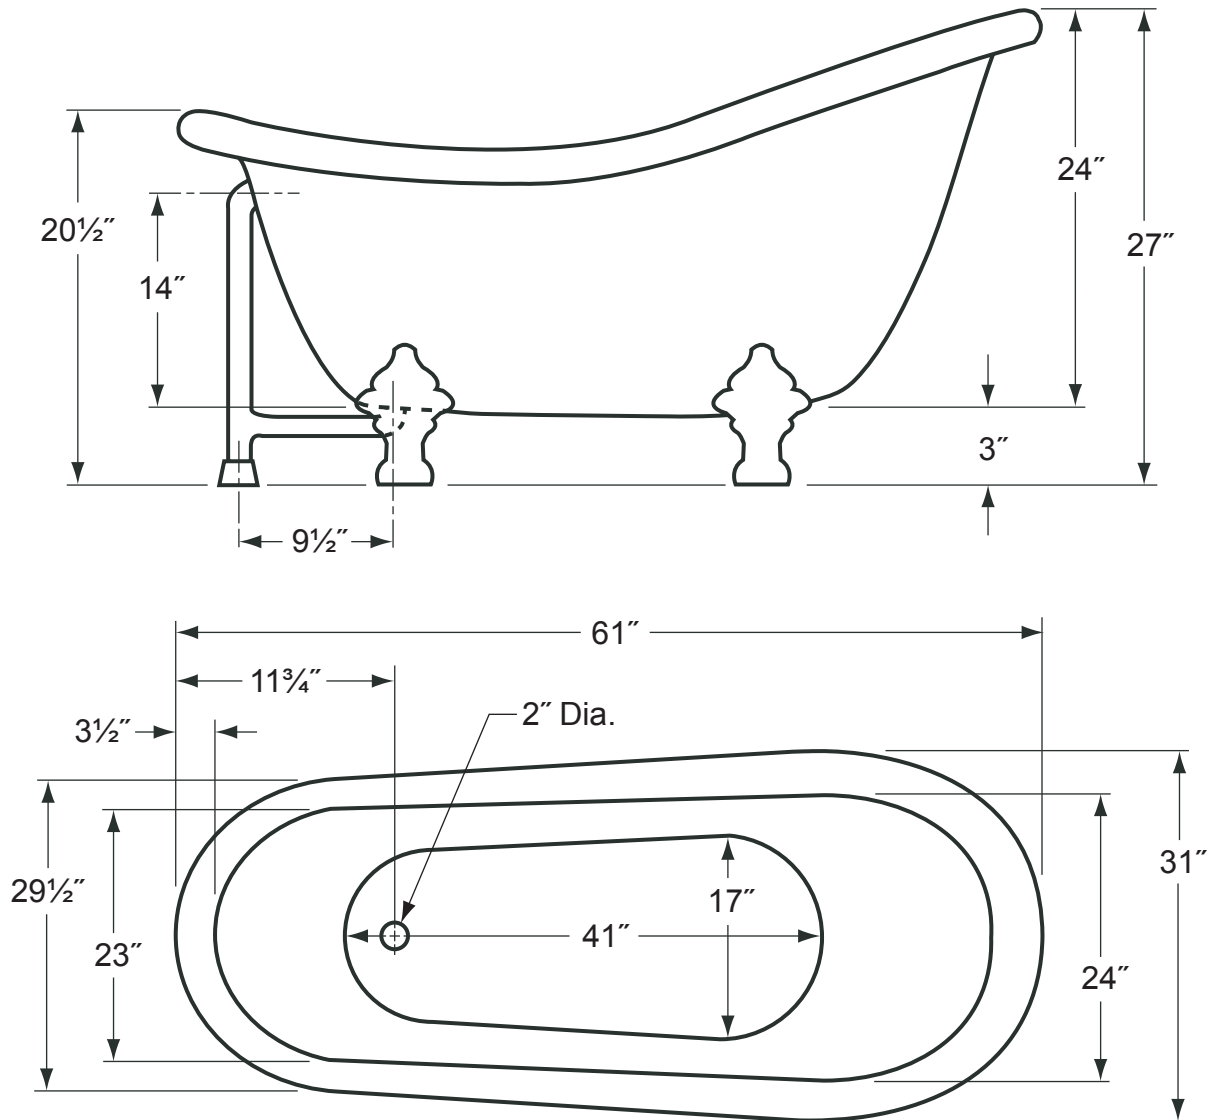

**Overall Dimensions:** 61" L x 31" W x 27" H

**Capacity:** 42 Gallons

**Weight:** Dry wt. = 312 lbs.

Full wt. = 662 lbs.

- The illustration above is shown with the standard Waste & Overflow.
- Dimensions shown have a tolerance of  $\pm \frac{1}{2}$ ". Dimensions shown not to scale.
- See *Clawfoot Guide* (included with tub) for detailed installation instructions.