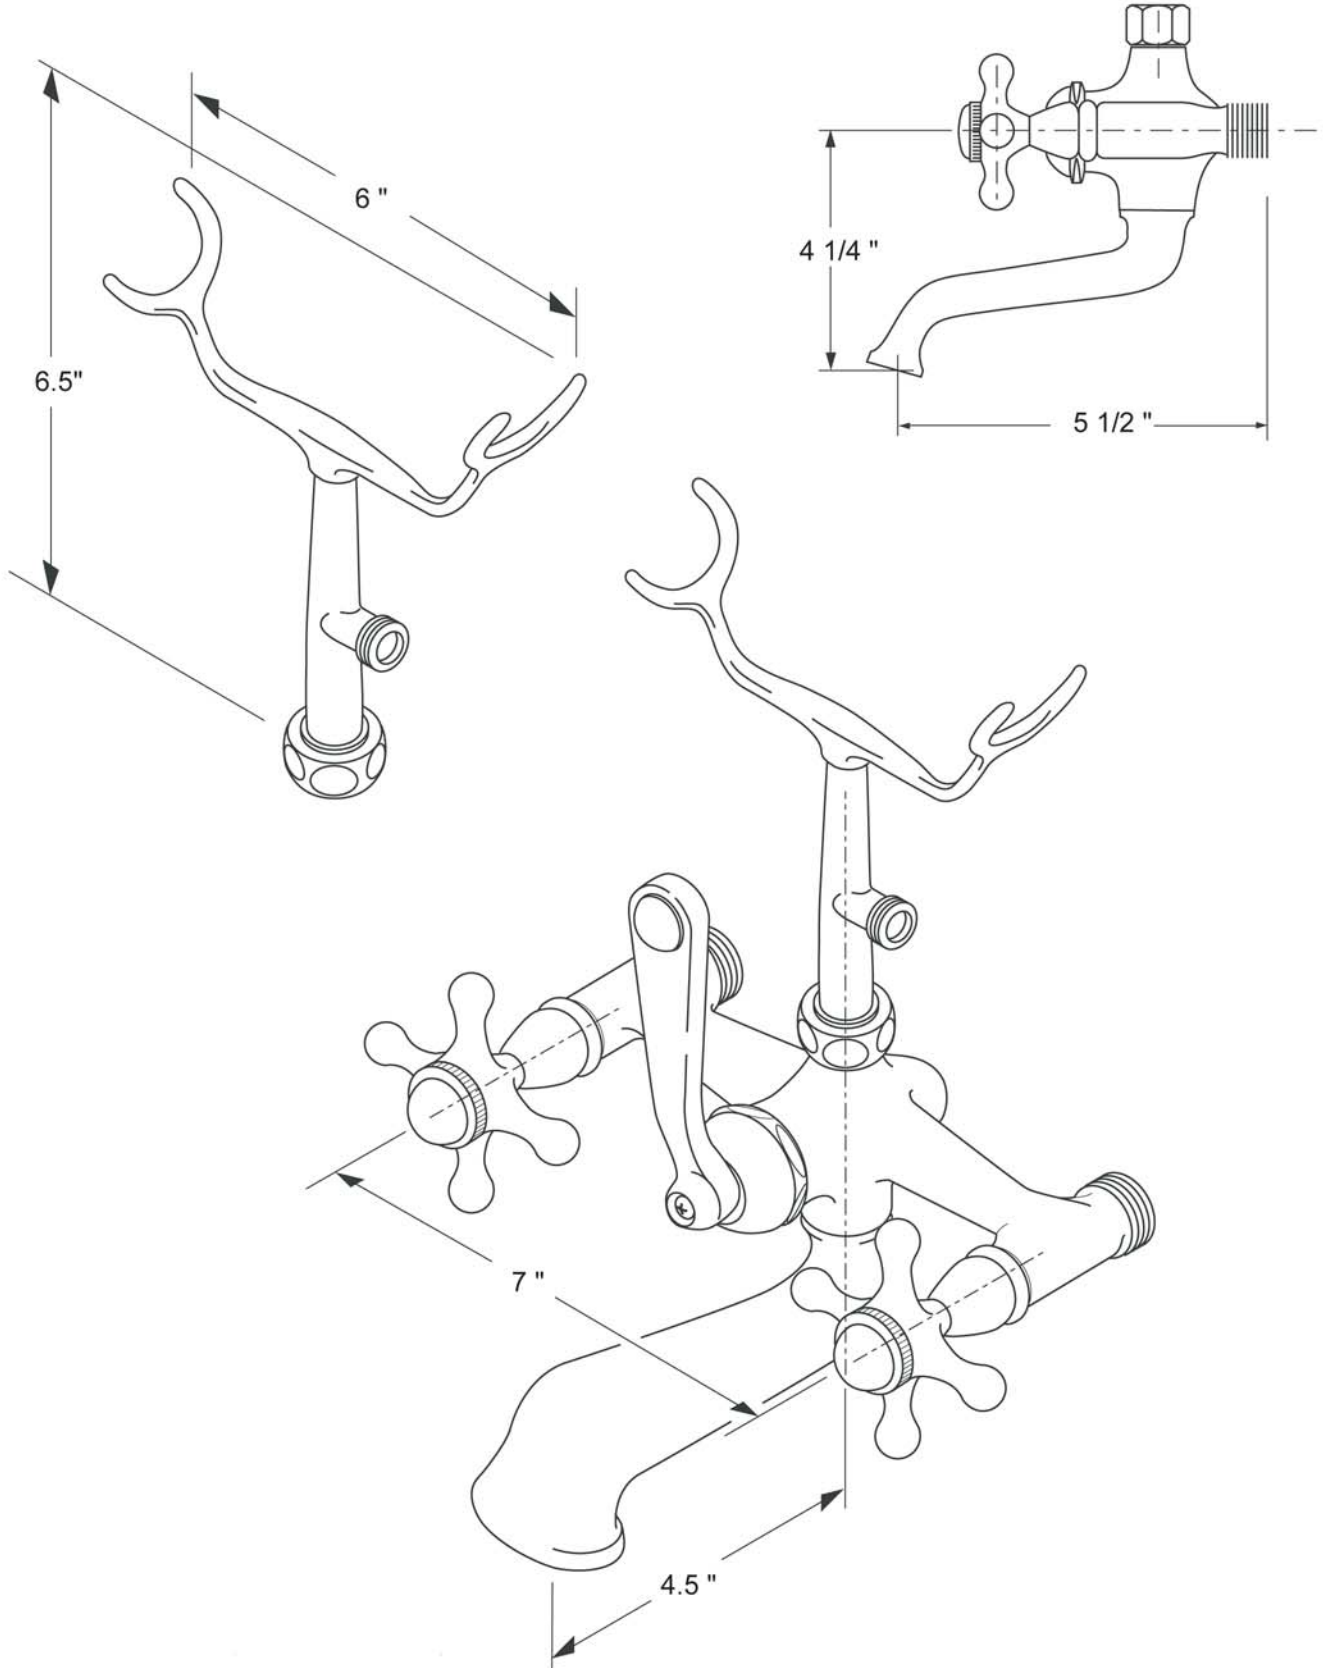

100 Series Faucet 33" Freestanding Supply-lines

100 Series Faucet 33" Freestanding Supply-lines