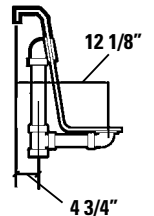

Note: This model requires a remote blower location. The connection for the air blower is under the tub; the blower may be placed up to 15 feet away and connected by piping under the floor. Please refer to the Owner's Manual for detailed installation instructions. Document #1184 on our Fax-on Demand System or on our website at [www.aquaticwhirlpools.com](http://www.aquaticwhirlpools.com).

Rough-In Plumbing Measurements

#### GENERAL SPECIFICATIONS:

Tub Size	71 3/4" x 39 5/8" x 29 1/4"
	182 cm x 101 cm x 74 cm
Bathing Well	43" long
	22 1/2" wide
	21" interior depth
Maximum Water Depth	16 1/2"
Shipping Weight	517 lbs. / 234 kg
Tub Weight Filled	798 lbs. / 363 kg
Tub Only Weight	194 lbs. / 88 kg
Gallons to Overflow	76 gal. / 288 L