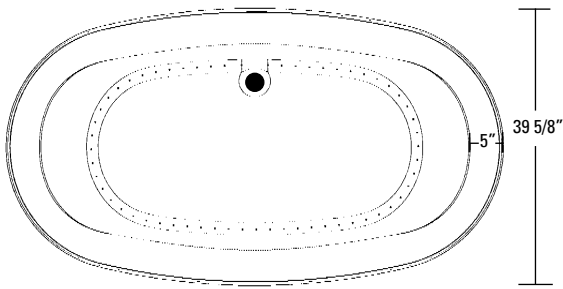

## SERENITY Air Baths MODEL # A10AIR7240 / A10AIR7240TO (Tub Only)

Two Person Bath

ALSO AVAILABLE AS TUB ONLY

Note: The interior of bathing well and outside of bathing well can each be specified in a different color. Only one premium color upcharge will be applied if one or more premium colors are used.

Note: This model requires a remote blower location. The connection for the air blower is under the tub; the blower may be placed up to 15 feet away and connected by piping under the floor. Please refer to the Owner's Manual for detailed installation instructions. Document #1184 on our Fax-on Demand System or on our website at [www.aquaticwhirlpools.com](http://www.aquaticwhirlpools.com).

Rough-In Plumbing Measurements

#### GENERAL SPECIFICATIONS:

Tub Size	71 3/4" x 39 5/8" x 29 1/4"
	182 cm x 101 cm x 74 cm
Bathing Well	43" long
	22 1/2" wide
	21" interior depth
Maximum Water Depth	16 1/2"
Shipping Weight	517 lbs. / 234 kg
Tub Weight Filled	798 lbs. / 363 kg
Tub Only Weight	194 lbs. / 88 kg
Gallons to Overflow	76 gal. / 288 L