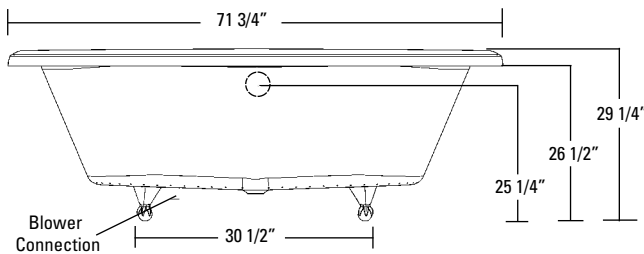

## SERENITY Air Baths MODEL # A10AIR7240 / A10AIR7240TO (Tub Only)

Two Person Bath

ALSO AVAILABLE AS TUB ONLY

Note: The interior of bathing well and outside of bathing well can each be specified in a different color. Only one premium color upcharge will be applied if one or more premium colors are used.

Note: This model requires a remote blower location. The connection for the air blower is under the tub; the blower may be placed up to 15 feet away and connected by piping under the floor. Please refer to the Owner's Manual for detailed installation instructions. Document #1184 on our Fax-on Demand System or on our website at [www.aquaticwhirlpools.com](http://www.aquaticwhirlpools.com).

Rough-In Plumbing Measurements

#### GENERAL SPECIFICATIONS:

Tub Size	71 3/4" x 39 5/8" x 29 1/4"
	182 cm x 101 cm x 74 cm
Bathing Well	43" long
	22 1/2" wide
	21" interior depth
Maximum Water Depth	16 1/2"
Shipping Weight	517 lbs. / 234 kg
Tub Weight Filled	798 lbs. / 363 kg
Tub Only Weight	194 lbs. / 88 kg
Gallons to Overflow	76 gal. / 288 L