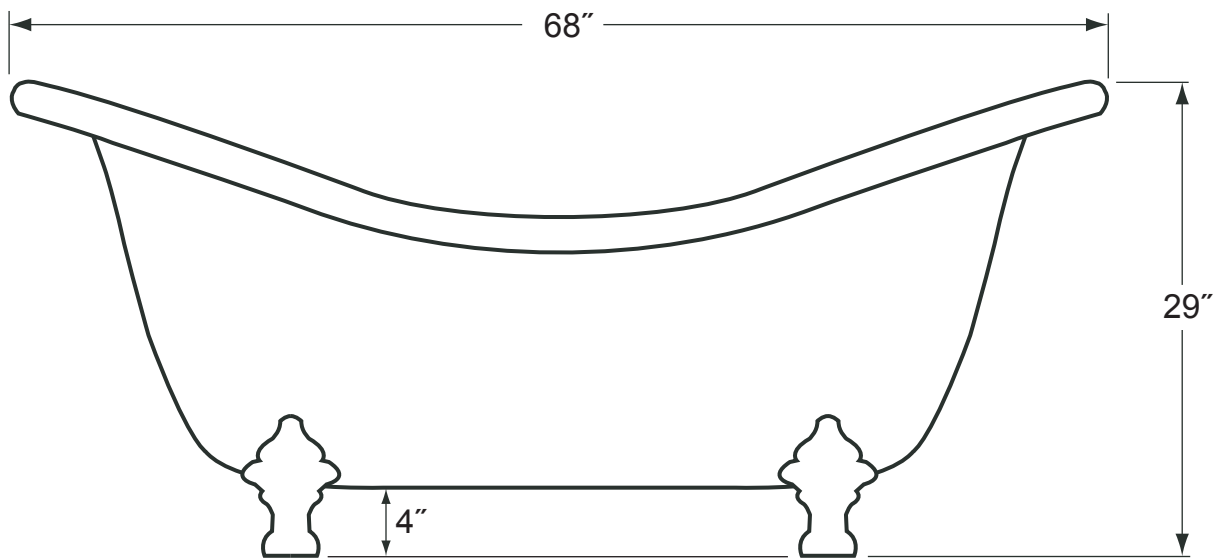

**Overall Dimensions:** 68" x 28½" x 29"

**Capacity:** 44 Gallons

**Weight:** Dry weight = 105 lbs. / Filled weight = 445 lbs.

• Dimensions shown have a tolerance of  $\pm\frac{1}{8}$ ". Dimensions shown not to scale.