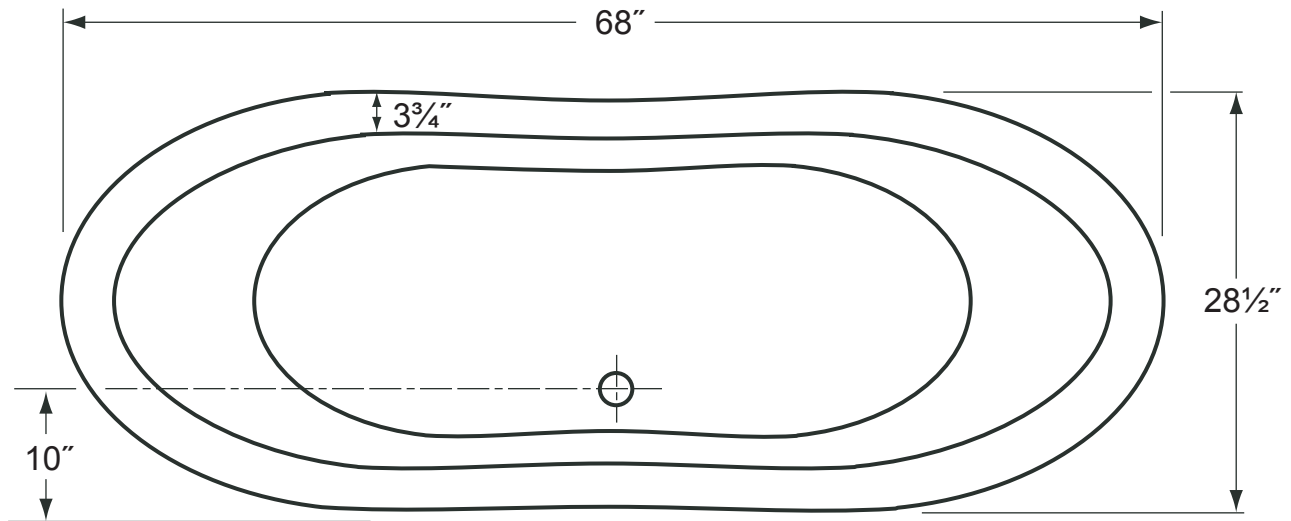

**Overall Dimensions:** 68" x 28½" x 29"

**Capacity:** 44 Gallons

**Weight:** Dry weight = 105 lbs. / Filled weight = 445 lbs.

• Dimensions shown have a tolerance of  $\pm\frac{1}{8}$ ". Dimensions shown not to scale.