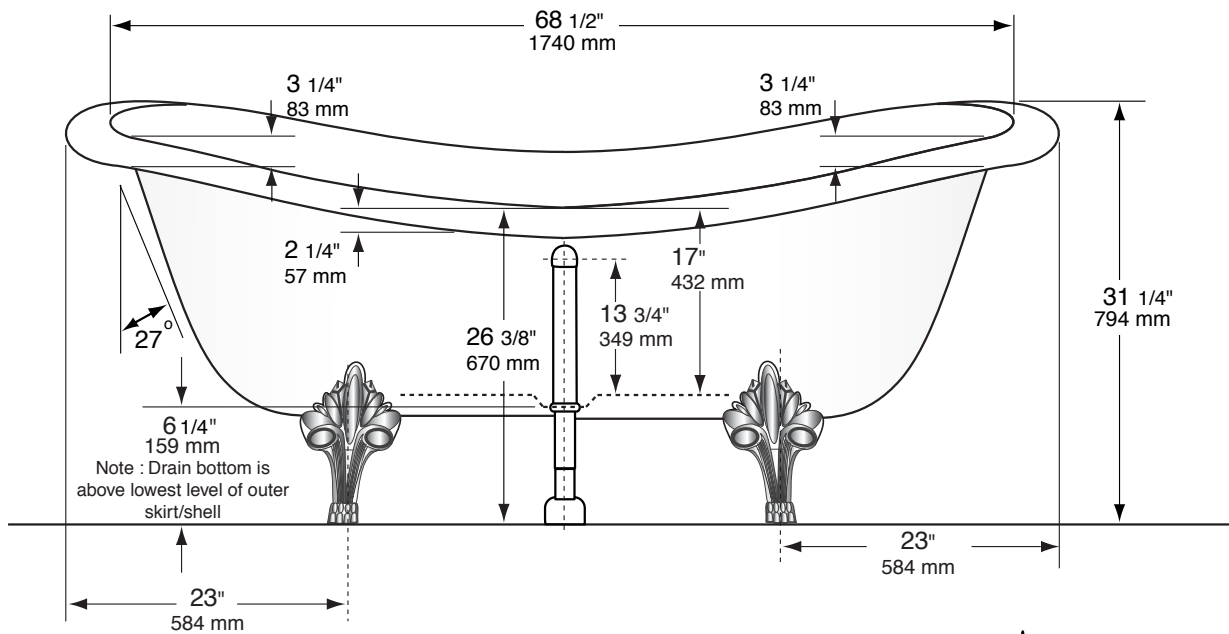

**Overall Dimensions:** 72" x 31 3/4" x 31 1/4"

**Capacity:** 48 Gallons

**NOTE:** Bath rim is not flat and dimensions are for reference only.

Allow a tolerance of + or - 1/4"

All published dimensions are for reference only. Any critical dimension required for installation should be taken directly from the bath being installed.