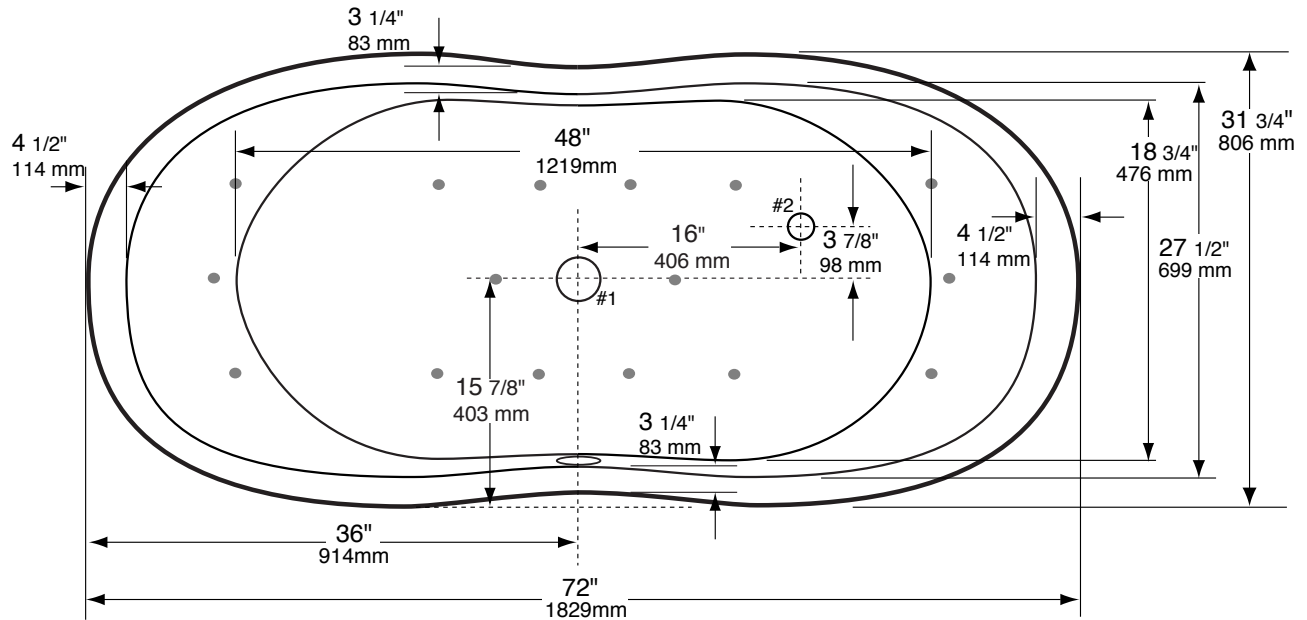

**Overall Dimensions:** 72" x 31 3/4" x 31 1/4"

**Capacity:** 48 Gallons

**NOTE:** Bath rim is not flat and dimensions are for reference only.

Allow a tolerance of + or - 1/4"

All published dimensions are for reference only. Any critical dimension required for installation should be taken directly from the bath being installed.