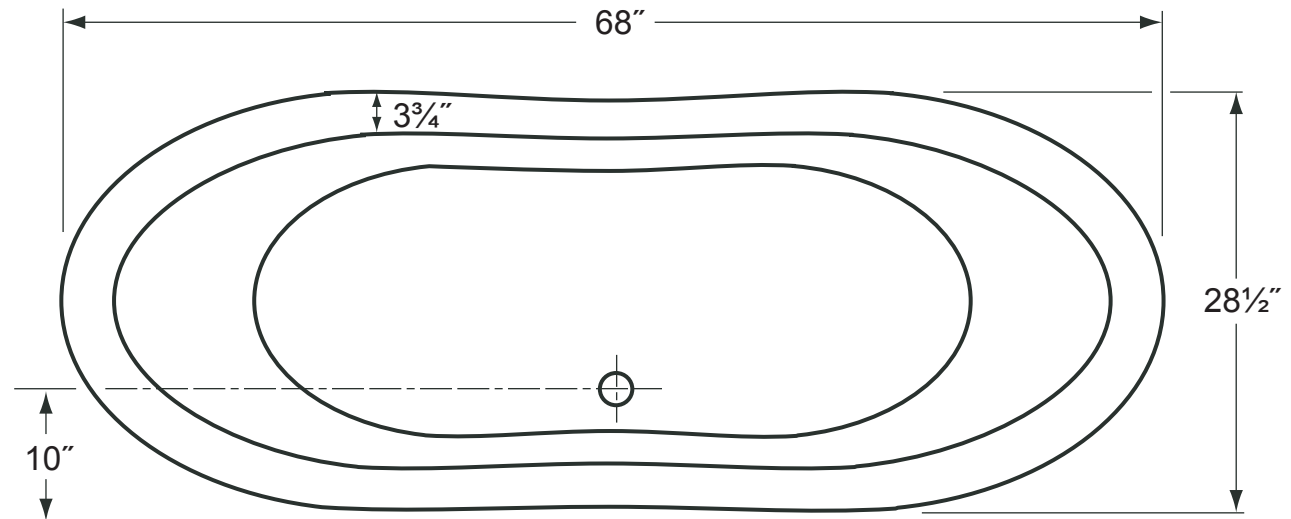

Overall Dimensions: 68" x 28½" x 29"

Capacity: 44 Gallons

Weight: Dry weight = 105 lbs. / Filled weight = 445 lbs.

• Dimensions shown have a tolerance of $\pm\frac{1}{8}$ ". Dimensions shown not to scale.