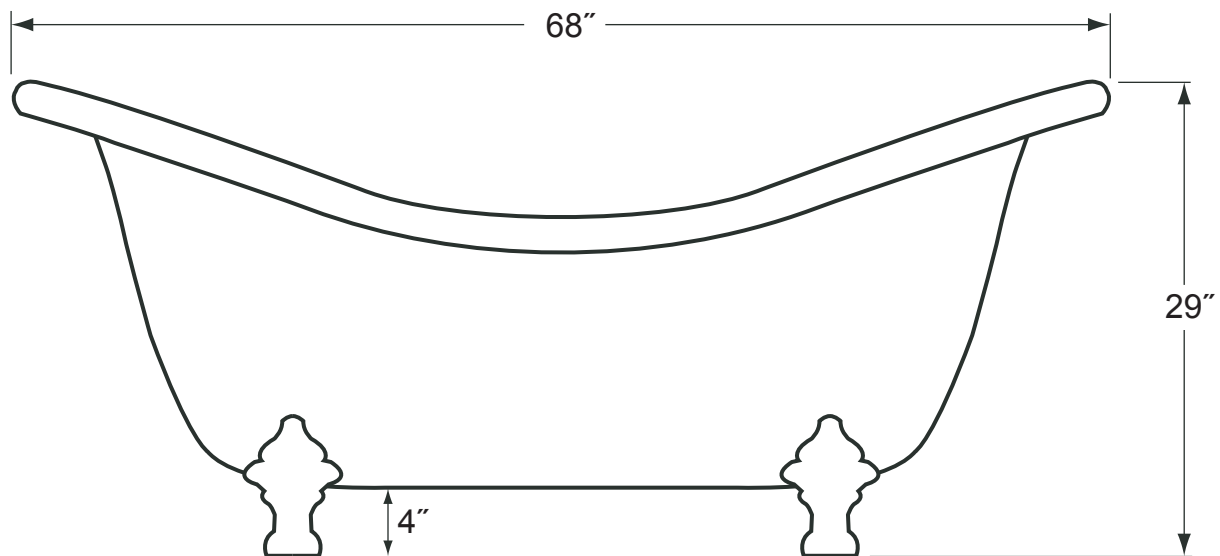

Overall Dimensions: 68" x 28½" x 29"

Capacity: 44 Gallons

Weight: Dry weight = 105 lbs. / Filled weight = 445 lbs.

• Dimensions shown have a tolerance of $\pm\frac{1}{8}$ ". Dimensions shown not to scale.