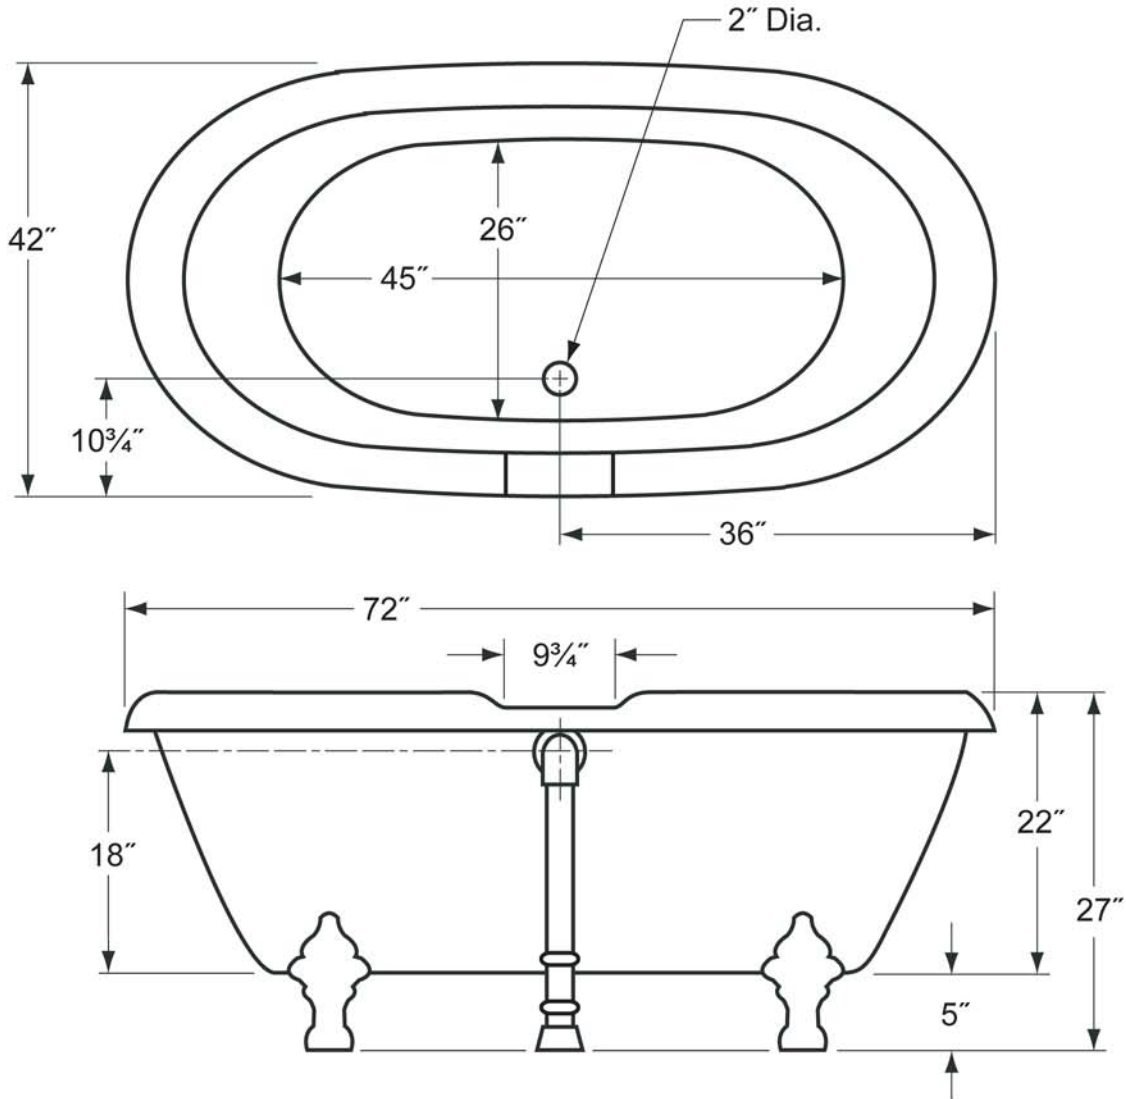

Duchess

Overall Dimensions: 72" L x 42" W x 27" H
Capacity: 72 Gallons
Weight: Dry wt. = 168 lbs.
 Full wt. = 768 lbs.

- The illustration above is shown with the standard Waste & Overflow.
- Dimensions shown have a tolerance of $\pm \frac{1}{2}$ ". Dimensions shown not to scale.
- See Clawfoot Guide (included with tub) for detailed installation instructions.