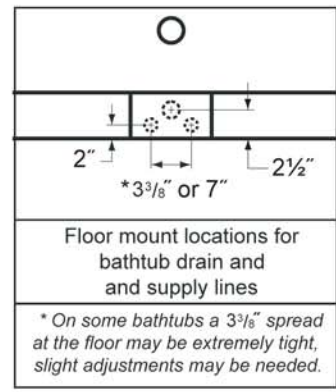

Duchess

Overall Dimensions: 72" L x 42" W x 27" H
Capacity: 72 Gallons
Weight: Dry wt. = 168 lbs.
 Full wt. = 768 lbs.

- The illustration above is shown with the standard Waste & Overflow.
- Dimensions shown have a tolerance of $\pm \frac{1}{2}$ ". Dimensions shown not to scale.
- See Clawfoot Guide (included with tub) for detailed installation instructions.