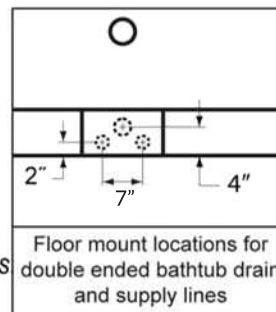

Dual Ended Pedestal Bathtub

Heritage

Overall Dimensions: 72 L x 42W x 26½H

Capacity: 72 Gallons

Weight: Without Champagne:	With Champagne:
Dry wt. = 240 lbs.	Dry wt. = 270 lbs.
Full wt. = 840 lbs.	Full wt. = 870 lbs.

- The illustration above is shown with the standard waste & overflow.
See individual specification sheets for waste & overflow dimensions
- Dimensions shown have a tolerance of $\pm \frac{1}{2}$ "
Dimensions shown not to scale.
- See Clawfoot Guide for detailed installation instructions.