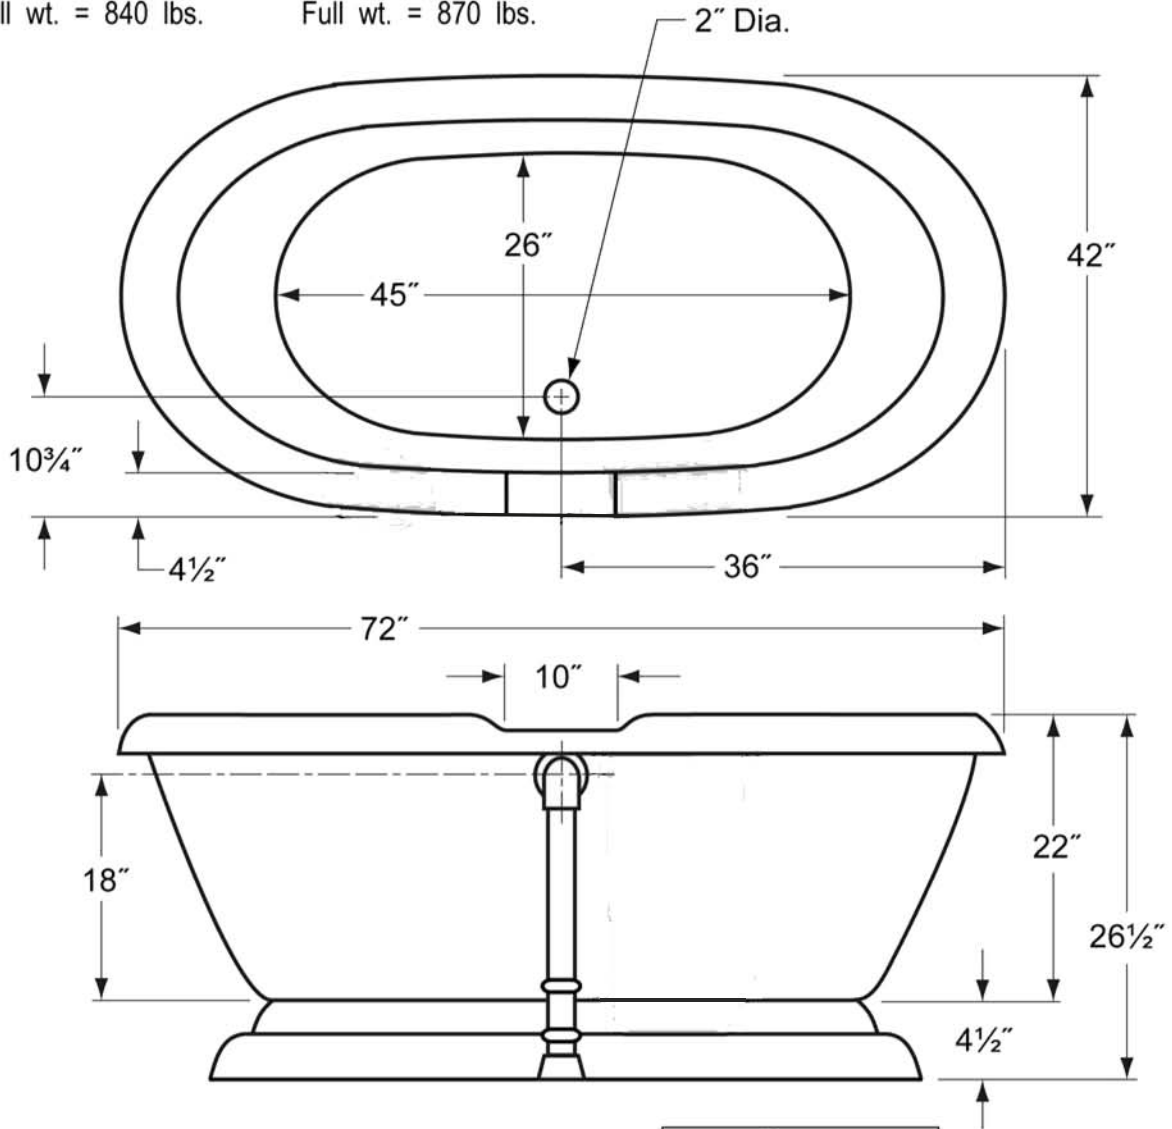

Dual Ended Pedestal Bathtub

Heritage

Overall Dimensions: 72 L x 42W x 26½H

Capacity: 72 Gallons

Weight: Without Champagne:	With Champagne:
Dry wt. = 240 lbs.	Dry wt. = 270 lbs.
Full wt. = 840 lbs.	Full wt. = 870 lbs.

- The illustration above is shown with the standard waste & overflow.
See individual specification sheets for waste & overflow dimensions
- Dimensions shown have a tolerance of $\pm \frac{1}{2}$ "
Dimensions shown not to scale.
- See Clawfoot Guide for detailed installation instructions.