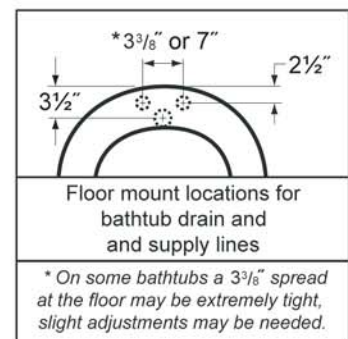

Monroe Slipper Tub

Overall Dimensions: 67" L x 32" W x 30" H

Capacity: 44 Gallons

Weight: Dry wt. = 145 lbs.

Full wt. = 512 lbs.

- The illustration above is shown with the standard Waste & Overflow.
- Dimensions shown have a tolerance of $\pm \frac{1}{2}$ ". Dimensions shown not to scale.
- See Clawfoot Guide (included with tub) for detailed installation instructions.