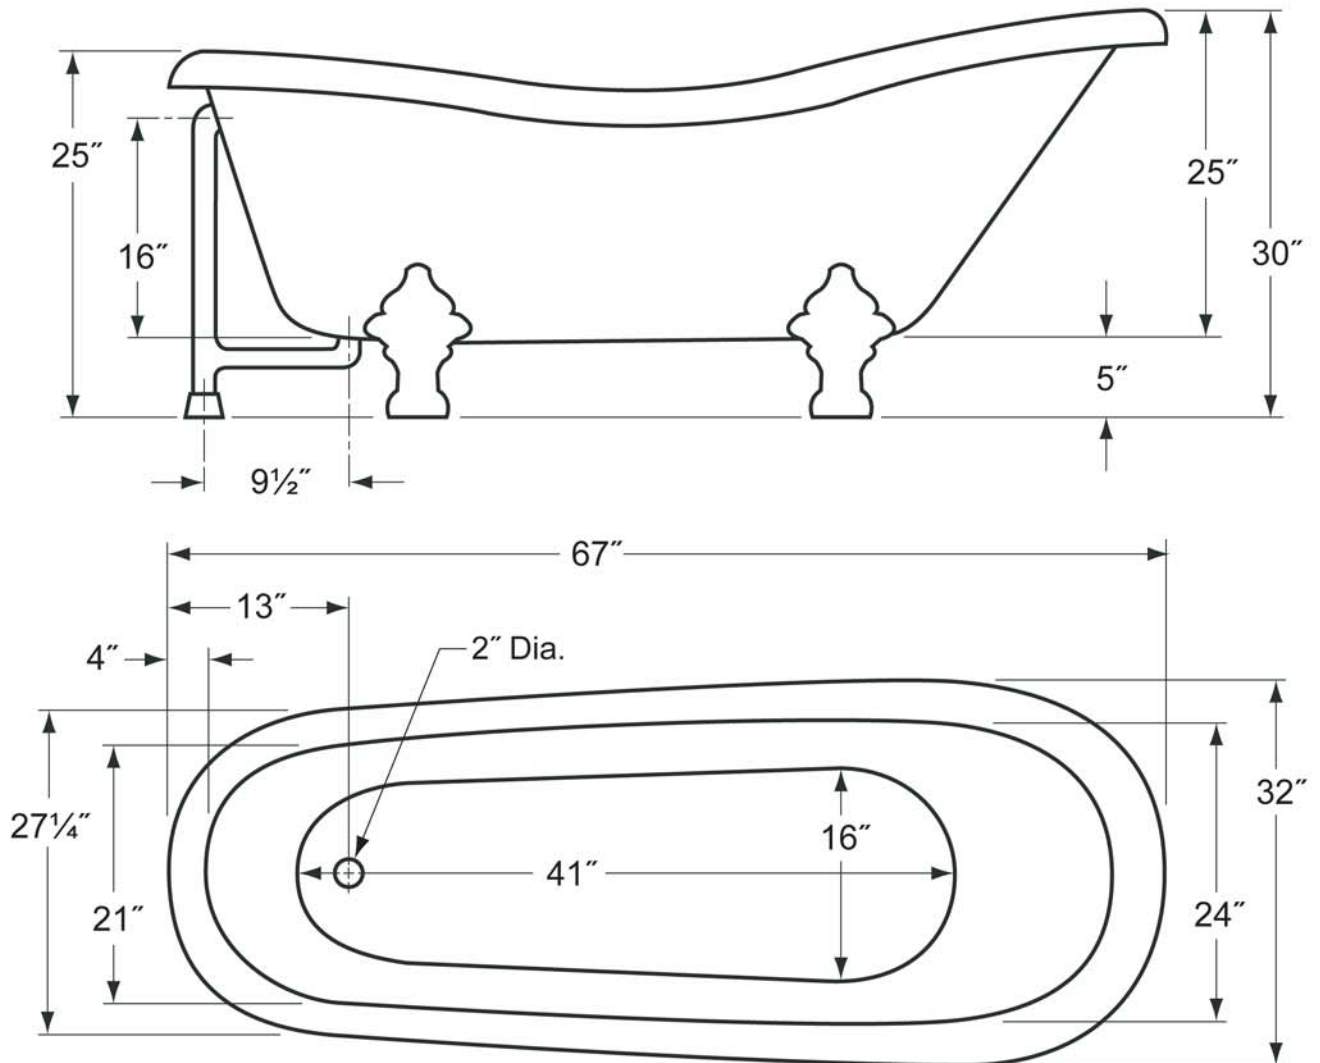

Monroe Slipper Tub

Overall Dimensions: 67" L x 32" W x 30" H

Capacity: 44 Gallons

Weight: Dry wt. = 145 lbs.

Full wt. = 512 lbs.

- The illustration above is shown with the standard Waste & Overflow.
- Dimensions shown have a tolerance of $\pm \frac{1}{2}$ ". Dimensions shown not to scale.
- See Clawfoot Guide (included with tub) for detailed installation instructions.