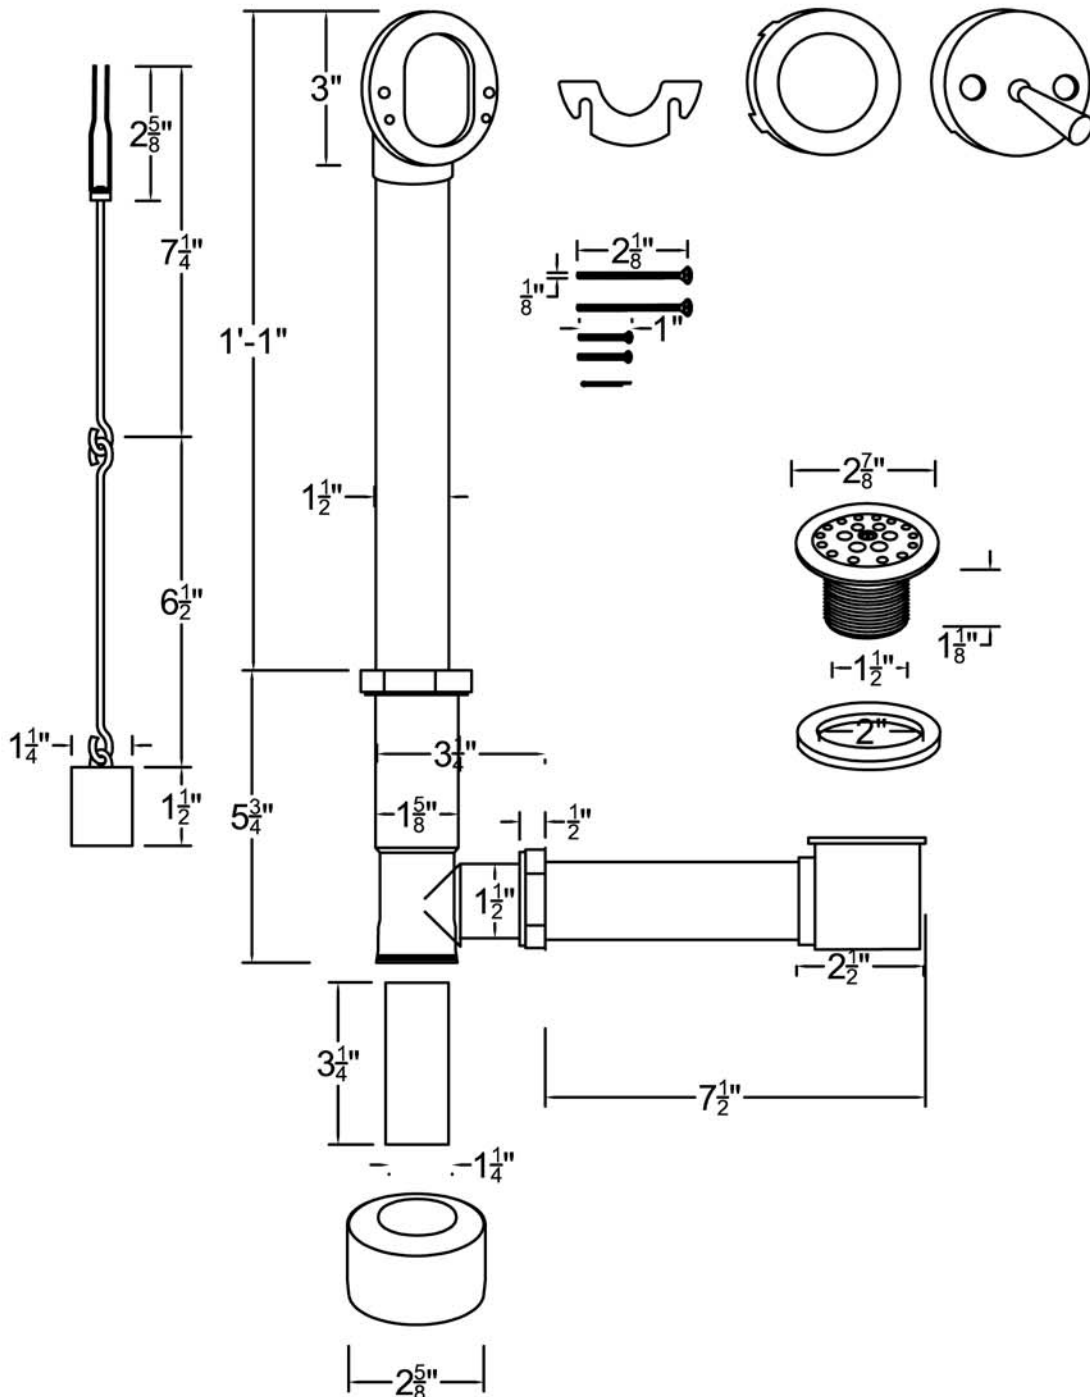

Trip Lever Waste & Overflow

D3241K 1-1/2" Trip lever style waste & overflow with beehive strainer.
For tubs up to 22-1/2" deep. All exposed parts are finished heavy duty
17 gauge brass. Includes 6" tail piece and box flange.

All published dimensions are for reference only. Manufacturer accepts a 1/4" (0.64 cm) variance. Technical specifications are subject to change when product improvements are performed. All critical dimensions required for installation should be taken directly on the unit being installed.