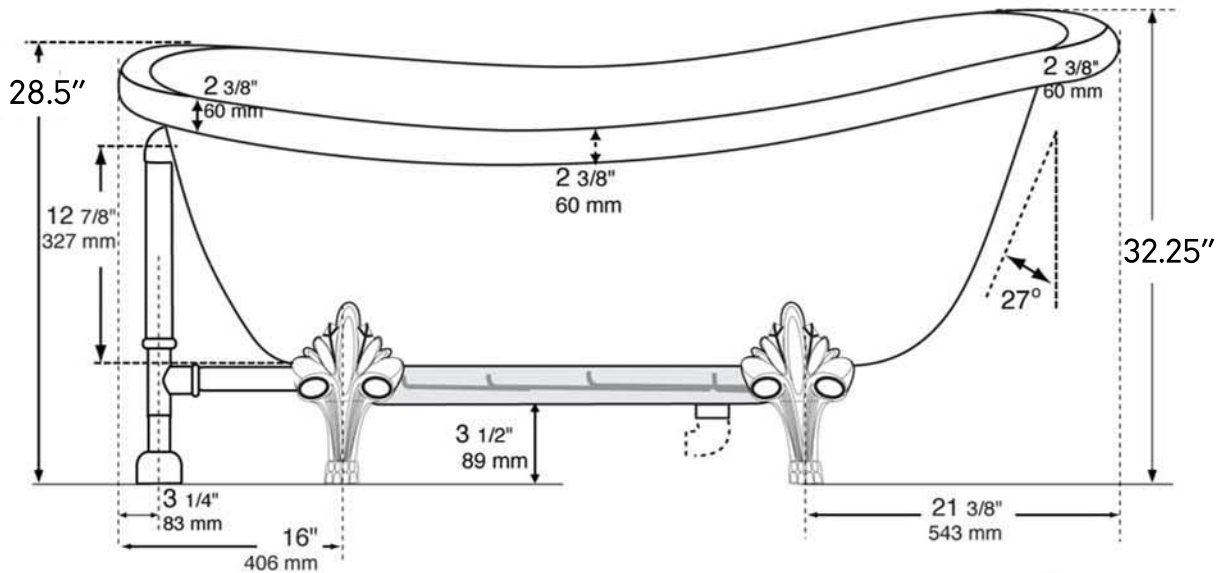

**Overall Dimensions:** 66.5" x 32.25" x 32"

**Capacity:** 43 Gallons

**Blower dimensions:** 13" L x 6.5" W x 6.5" H

## Virginia w/air injectors

**NOTE:** Bath rim is not flat and dimensions are for reference only.

Allow a tolerance of + or - 1/4"

All published dimensions are for reference only. Any critical dimensions required for installation should be taken directly from the bath being installed.