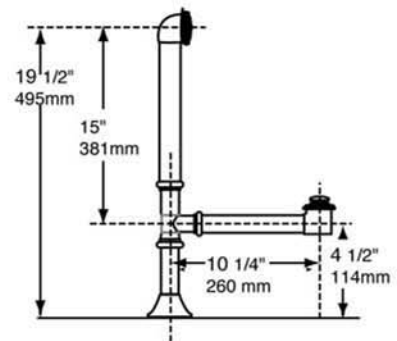

**Overall Dimensions:** 66.5" x 32.25" x 32"

**Capacity:** 43 Gallons

**Blower dimensions:** 13" L x 6.5" W x 6.5" H

## Virginia w/air injectors

**NOTE:** Bath rim is not flat and dimensions are for reference only.

Allow a tolerance of + or - 1/4"

All published dimensions are for reference only. Any critical dimensions required for installation should be taken directly from the bath being installed.