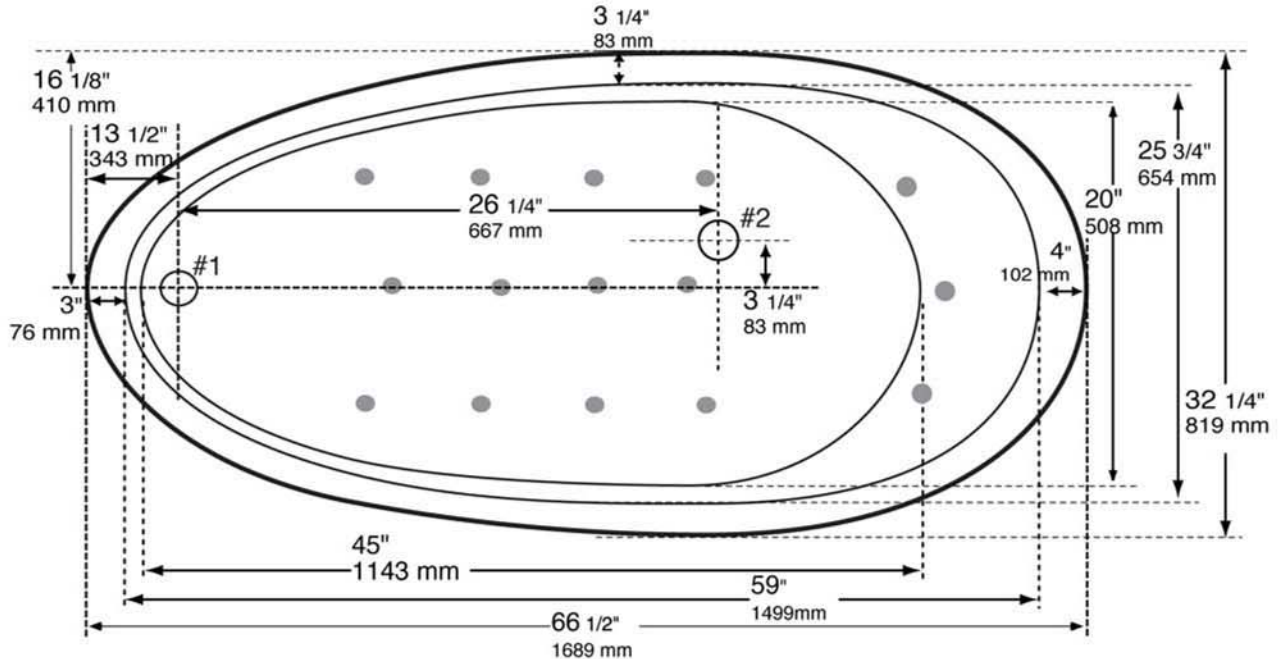

**Overall Dimensions:** 66.5" x 32.25" x 32"

**Capacity:** 43 Gallons

**Blower dimensions:** 13" L x 6.5" W x 6.5" H

## Virginia w/air injectors

**NOTE:** Bath rim is not flat and dimensions are for reference only.

Allow a tolerance of + or - 1/4"

All published dimensions are for reference only. Any critical dimensions required for installation should be taken directly from the bath being installed.