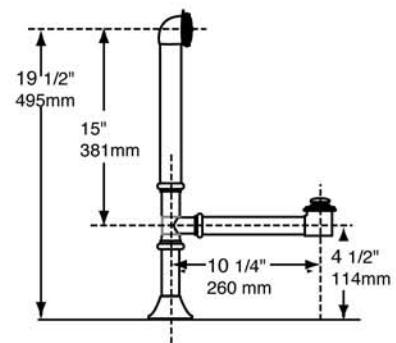

Overall Dimensions: 66 1/2" x 32 1/4" x 28 1/8"

Capacity: 43 Gallons

Blower dimensions: 13" L x 6.5" W x 6.5" H

Virginia w/air injectors

NOTE: Bath rim is not flat and dimensions are for reference only.

Allow a tolerance of + or - 1/4"

All published dimensions are for reference only. Any critical dimensions required for installation should be taken directly from the bath being installed.