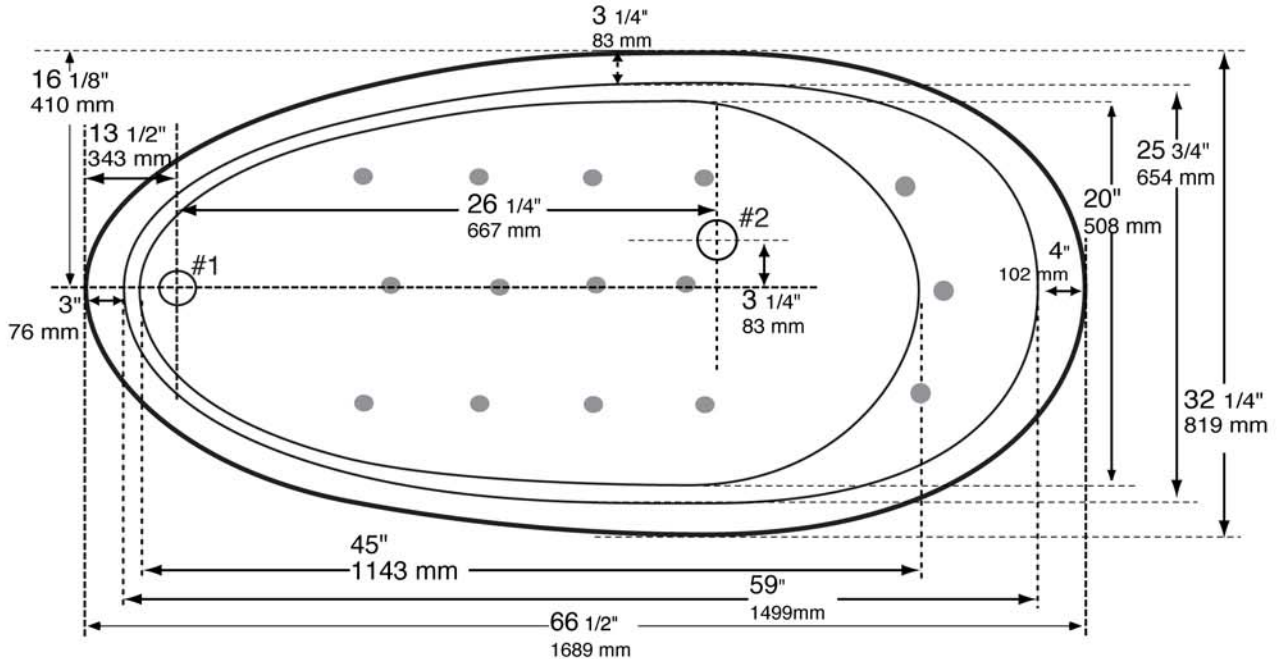

Overall Dimensions: 66 1/2" x 32 1/4" x 28 1/8"

Capacity: 43 Gallons

Blower dimensions: 13" L x 6.5" W x 6.5" H

Virginia w/air injectors

NOTE: Bath rim is not flat and dimensions are for reference only.

Allow a tolerance of + or - 1/4"

All published dimensions are for reference only. Any critical dimensions required for installation should be taken directly from the bath being installed.