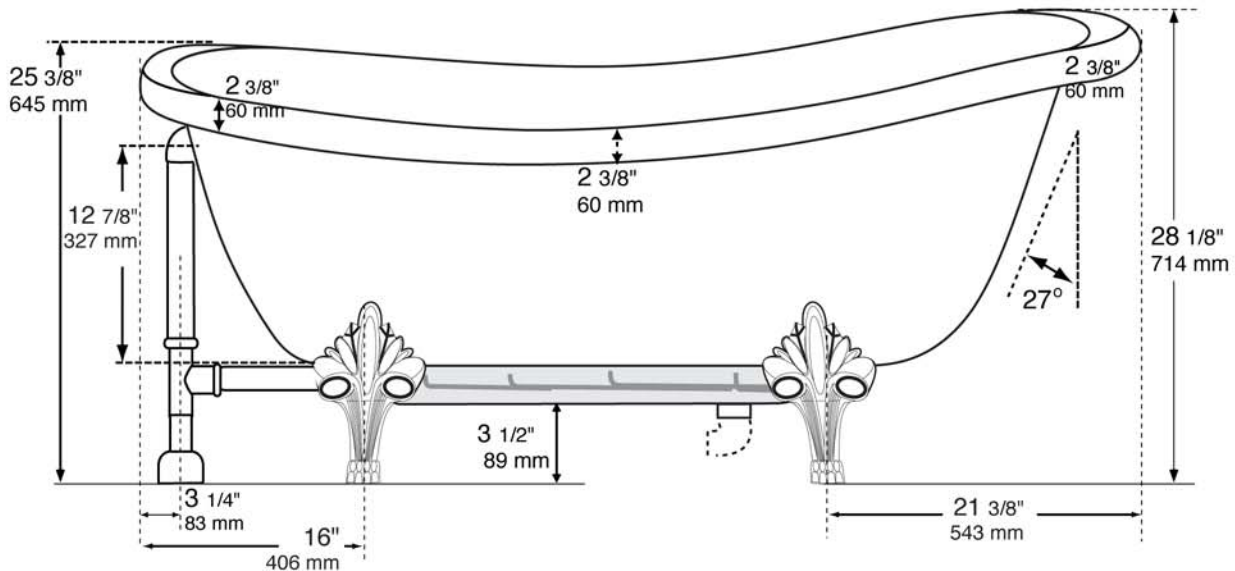

Overall Dimensions: 66 1/2" x 32 1/4" x 28 1/8"

Capacity: 43 Gallons

Blower dimensions: 13" L x 6.5" W x 6.5" H

Virginia w/air injectors

NOTE: Bath rim is not flat and dimensions are for reference only.

Allow a tolerance of + or - 1/4"

All published dimensions are for reference only. Any critical dimensions required for installation should be taken directly from the bath being installed.